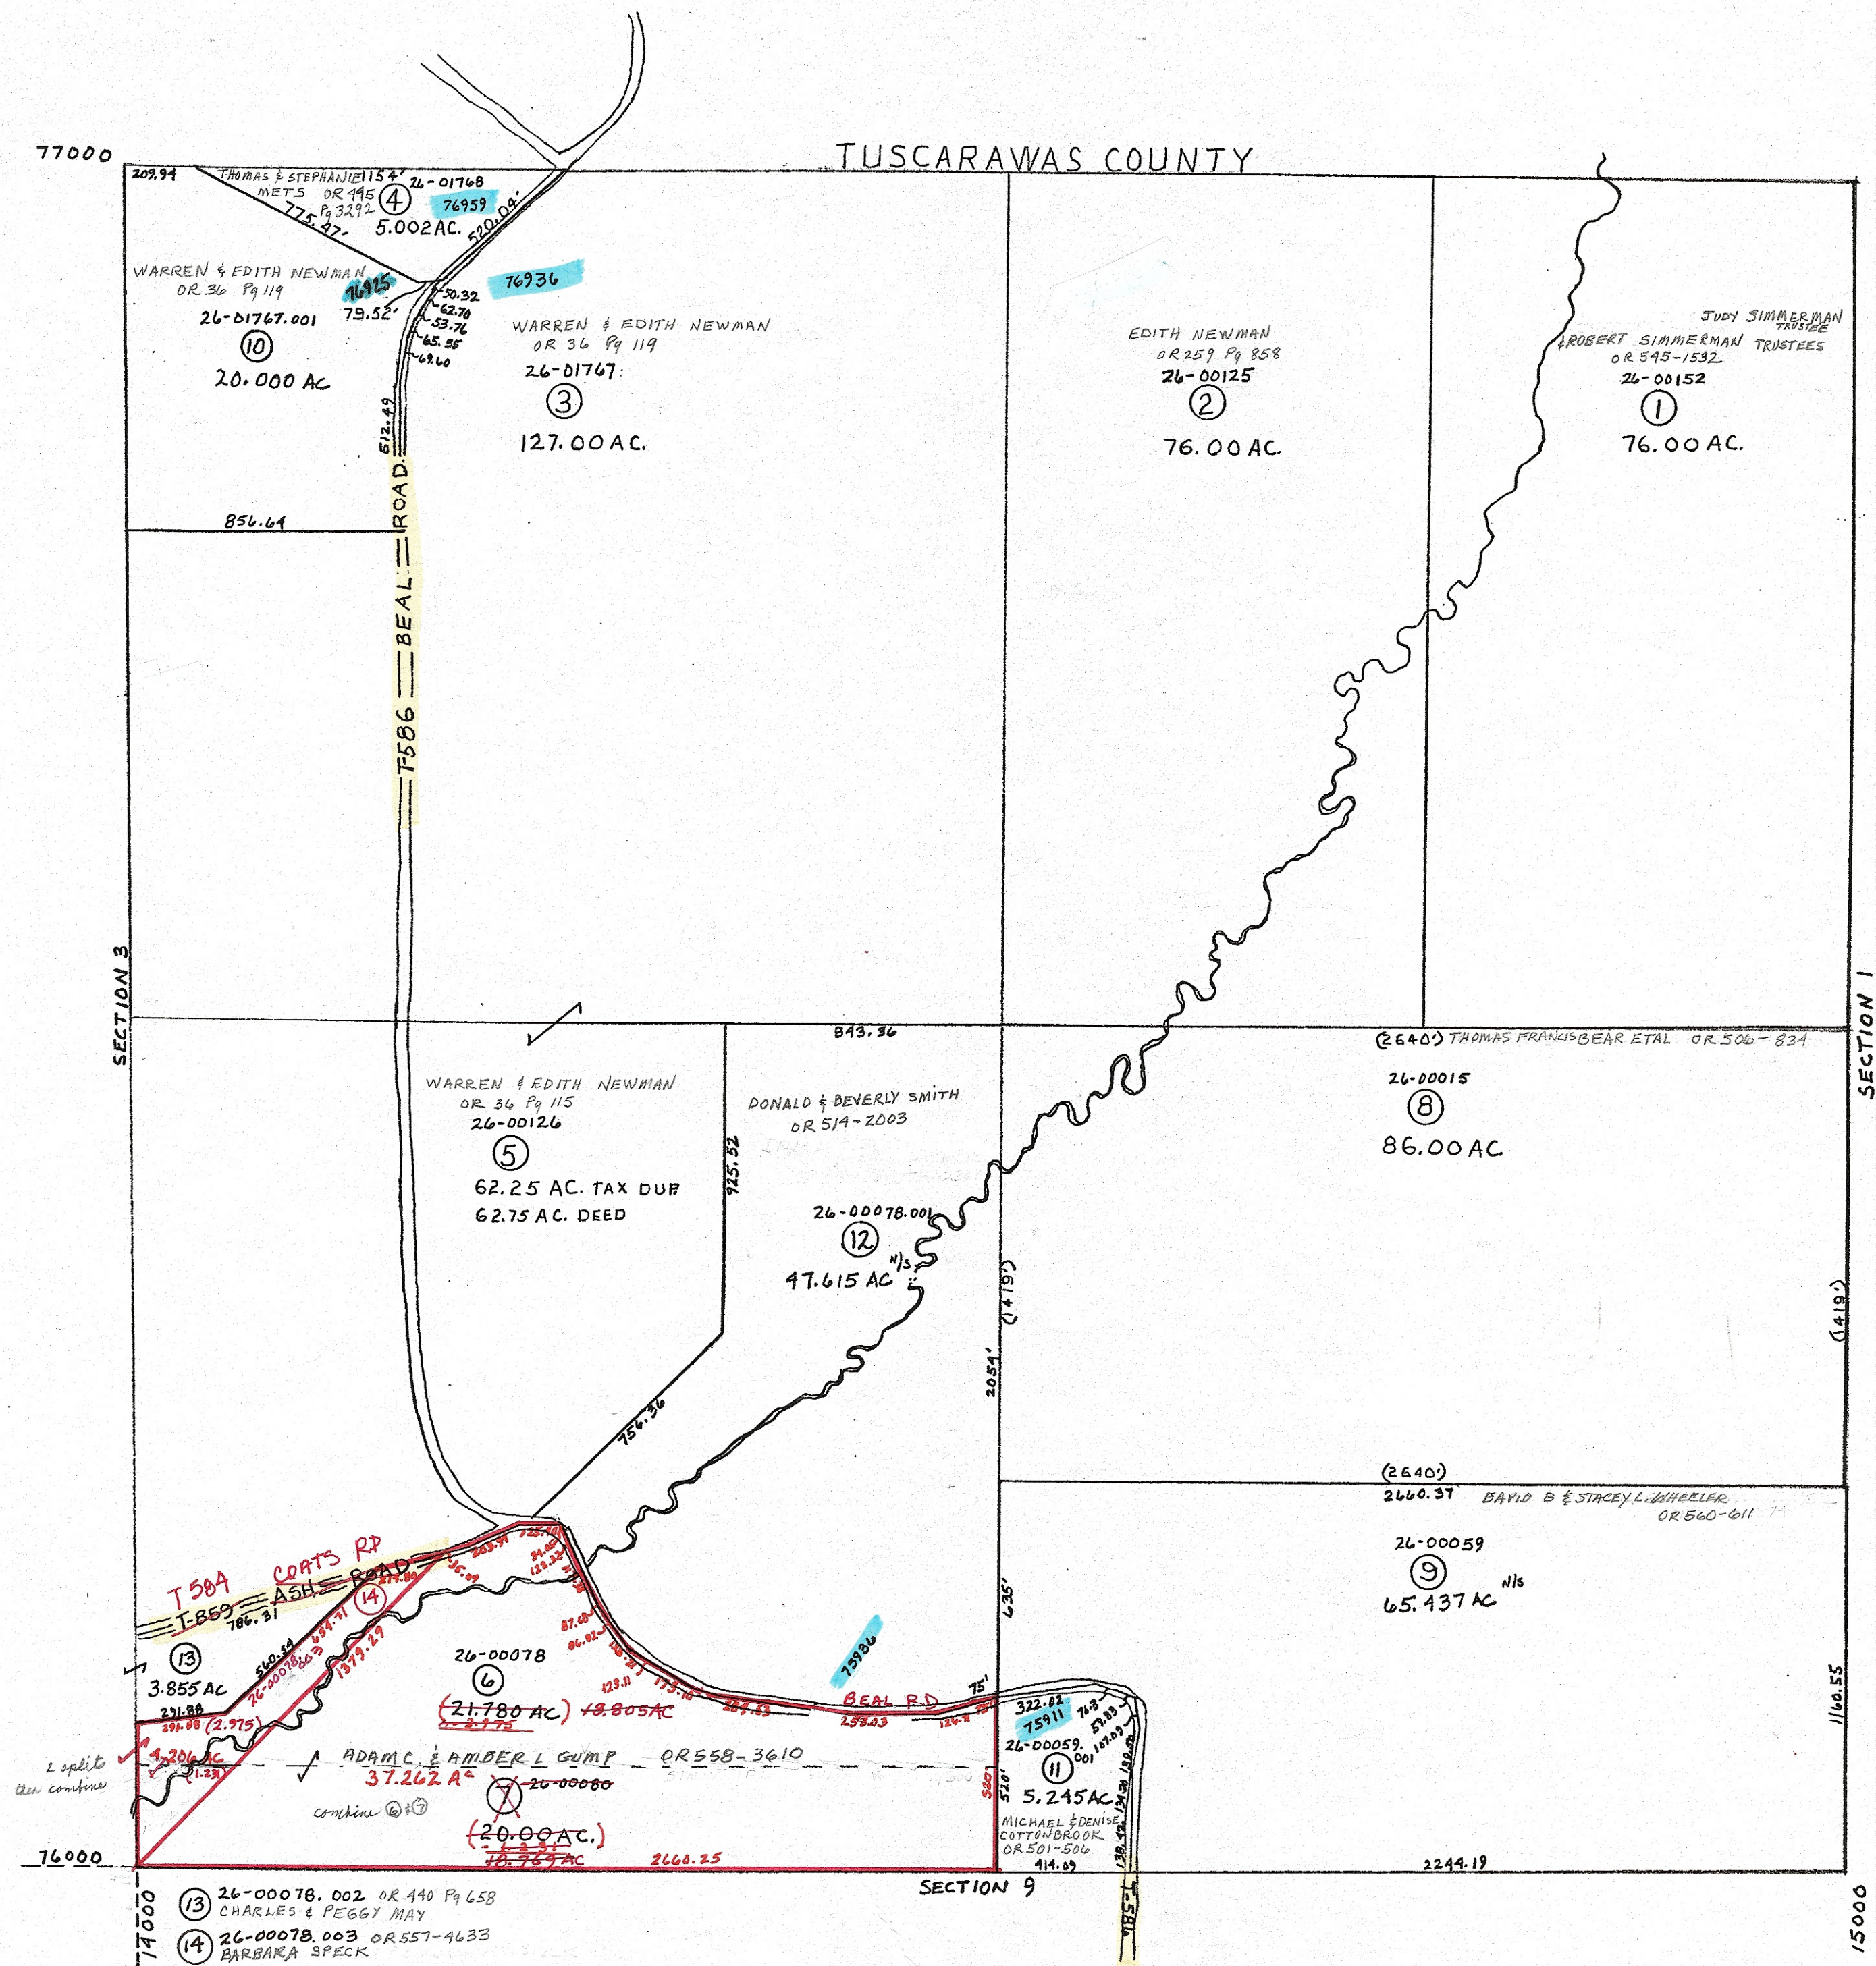

TUSCARAWAS COUNTY

**PRELIMINARY**  
 MAPS IN THIS OFFICE ARE  
 FOR TAX PURPOSES  
 ONLY - VERIFY INFO. BY DEED RECORDS

2

<p><b>DELMAR E. GEORGE</b>                  County Engineer</p> <p><b>TONY BROWN</b>                  County Auditor</p>	<p><b>HOWARD R KING</b>                  cartographer                  OIC                  Drawn 3-82</p>	<p>MER. 2-'07 Revised</p>	<p>Aerial Photo                  3G-96(OLD)</p>	<p>1" = 400'                  scale</p>	<p><b>TAX MAP</b>  <b>MONROE TOWNSHIP</b>                  GUERNSEY COUNTY OHIO</p>	<table border="1"> <tr> <td>Range</td> <td>Twp</td> </tr> <tr> <td>24</td> <td>S2</td> </tr> </table>	Range	Twp	24	S2
Range	Twp									
24	S2									