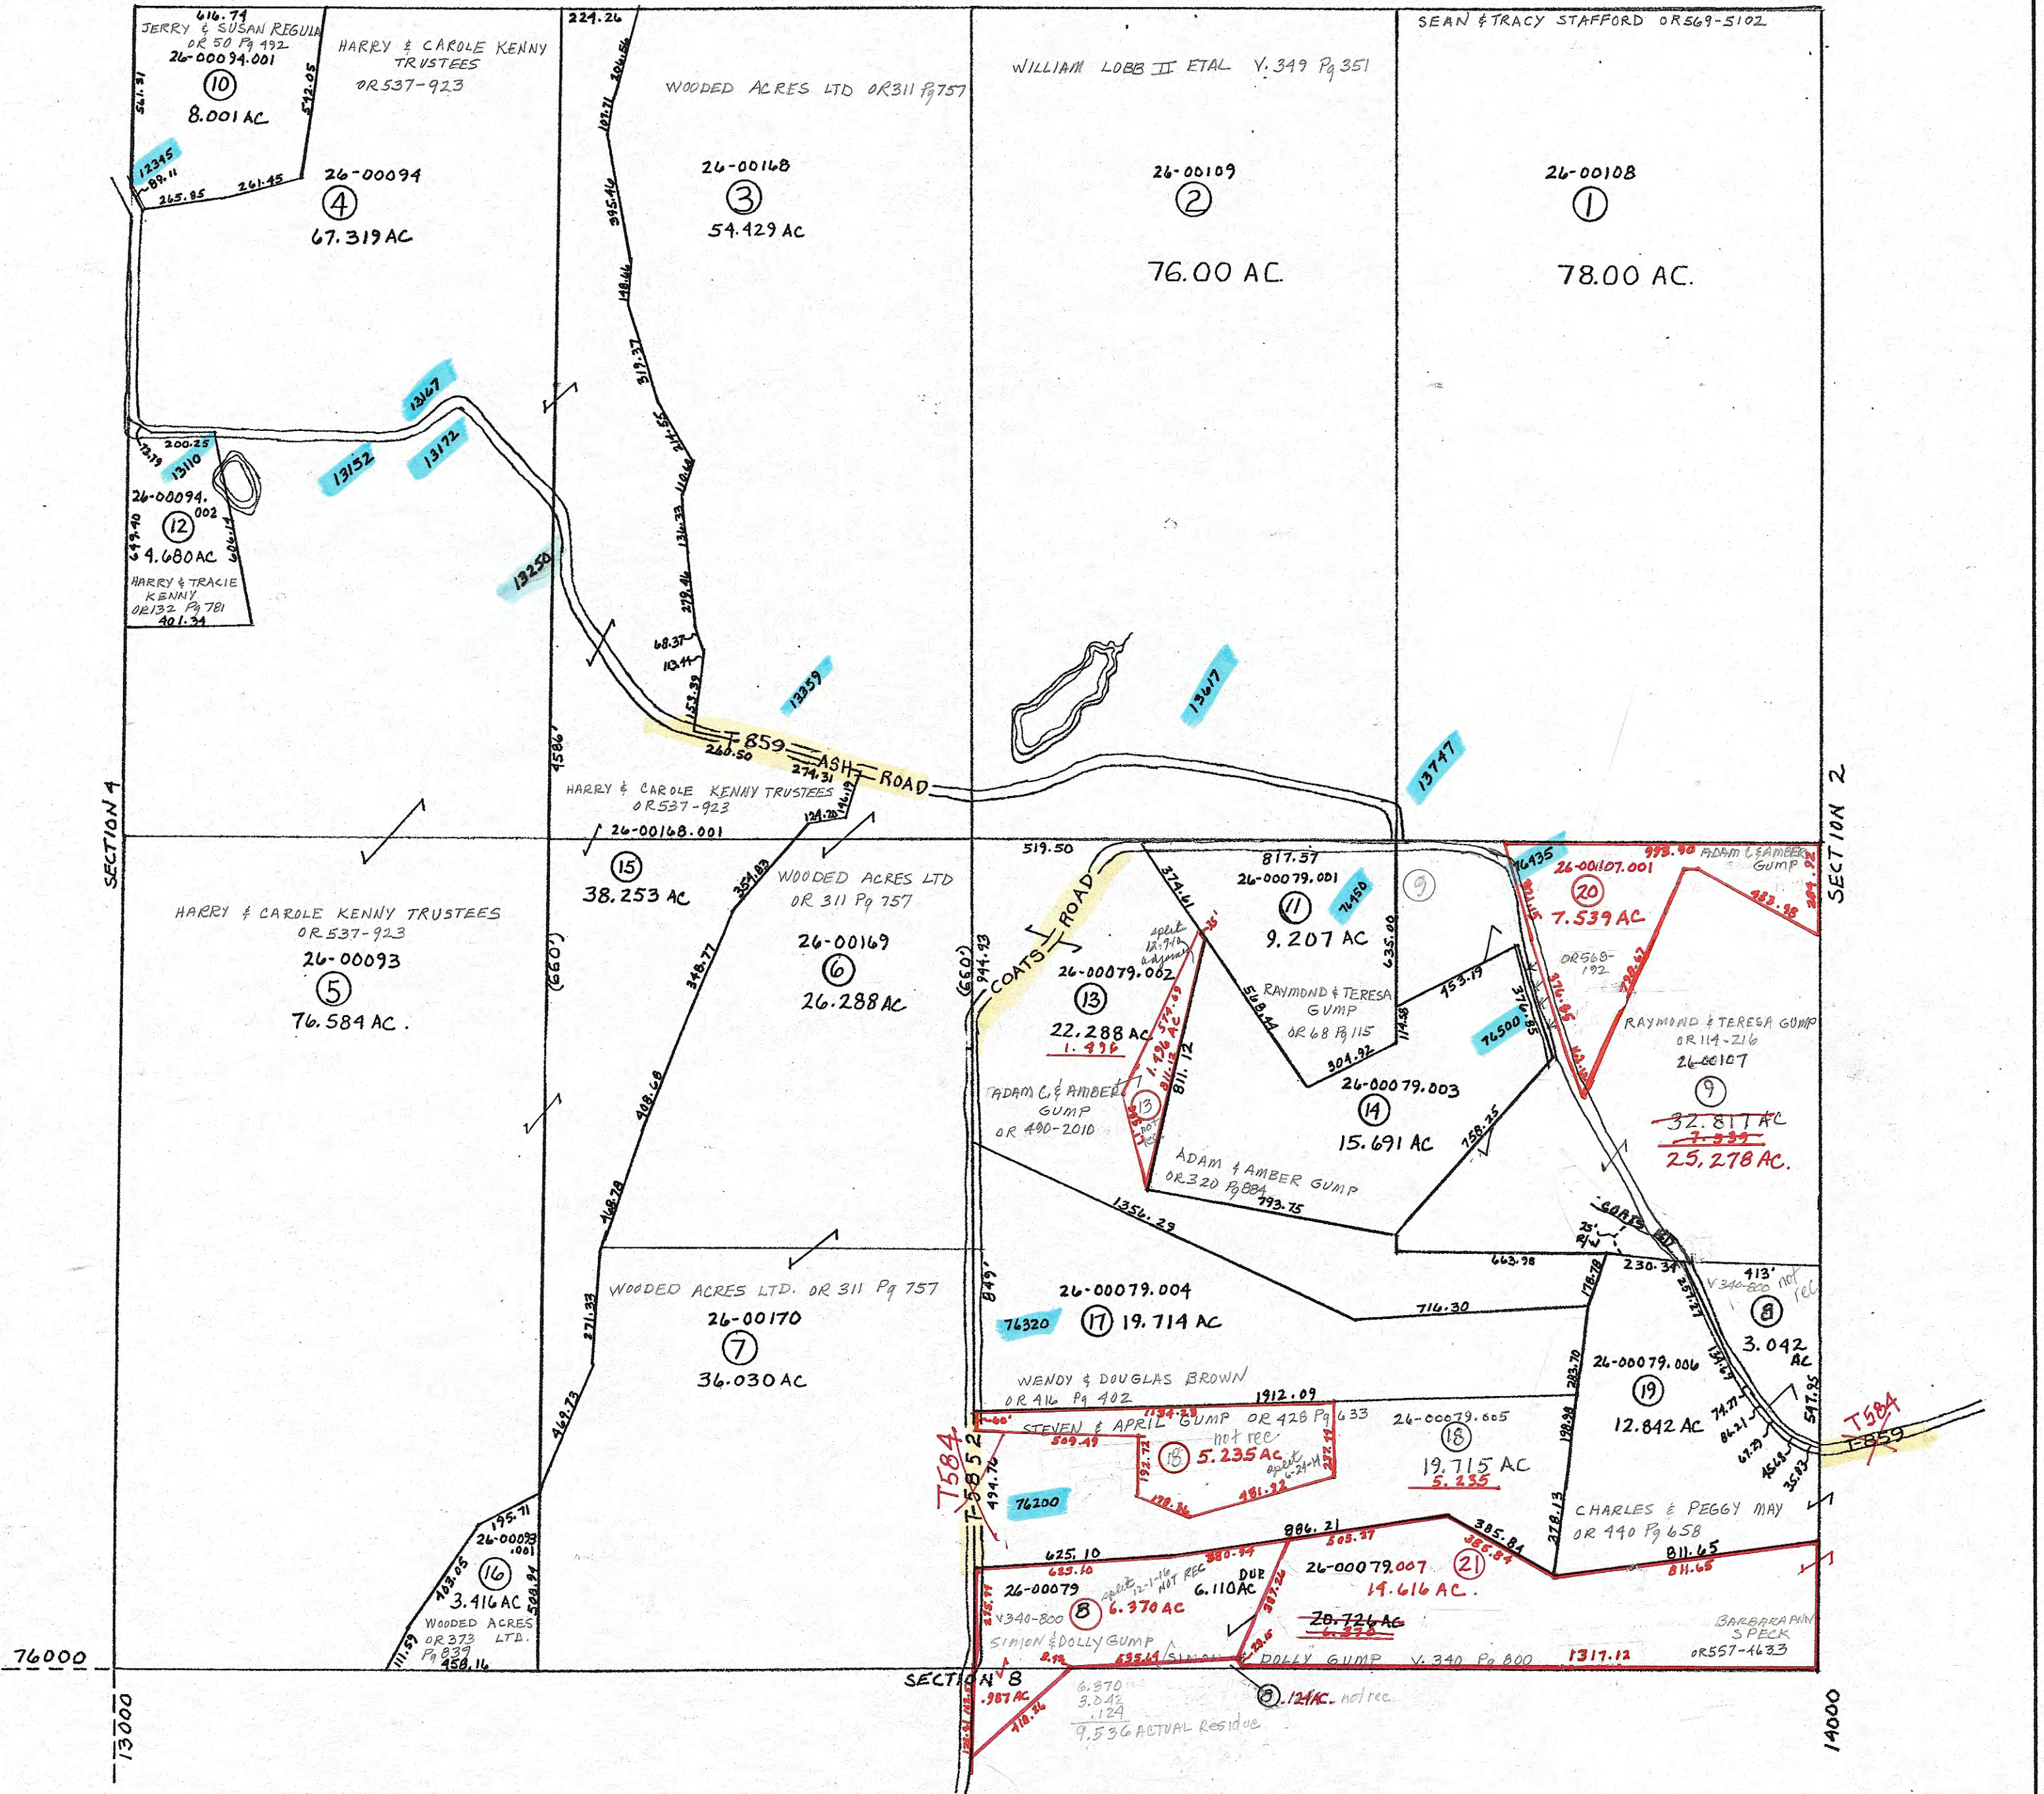

77000

TUSCARAWAS COUNTY

PRELIMINARY
 MAPS IN THIS OFFICE ARE
 FOR TAX PURPOSES
 ONLY-VERIFY INFO. BY DEED RECORDS

3

<p>DELMAR E. GEORGE County Engineer TONY BROWN County Auditor</p>	<p>HOWARD R KING cartographer OIC Drawn 3-82</p>	<p>MER 2-'07 Revised</p>	<p>Aerial Photo 266-121, #6 36-96 36-50 NO AERIAL HAS WHOLE SECTION</p>	<p>1" = 400' scale</p>	<p>TAX MAP MONROE TWP. GUERNSEY COUNTY OHIO</p>	<p>Range 2 4</p>	<p>Twp S3</p>
--	--	--------------------------	--	-------------------------------------	--	-------------------------------	----------------------------