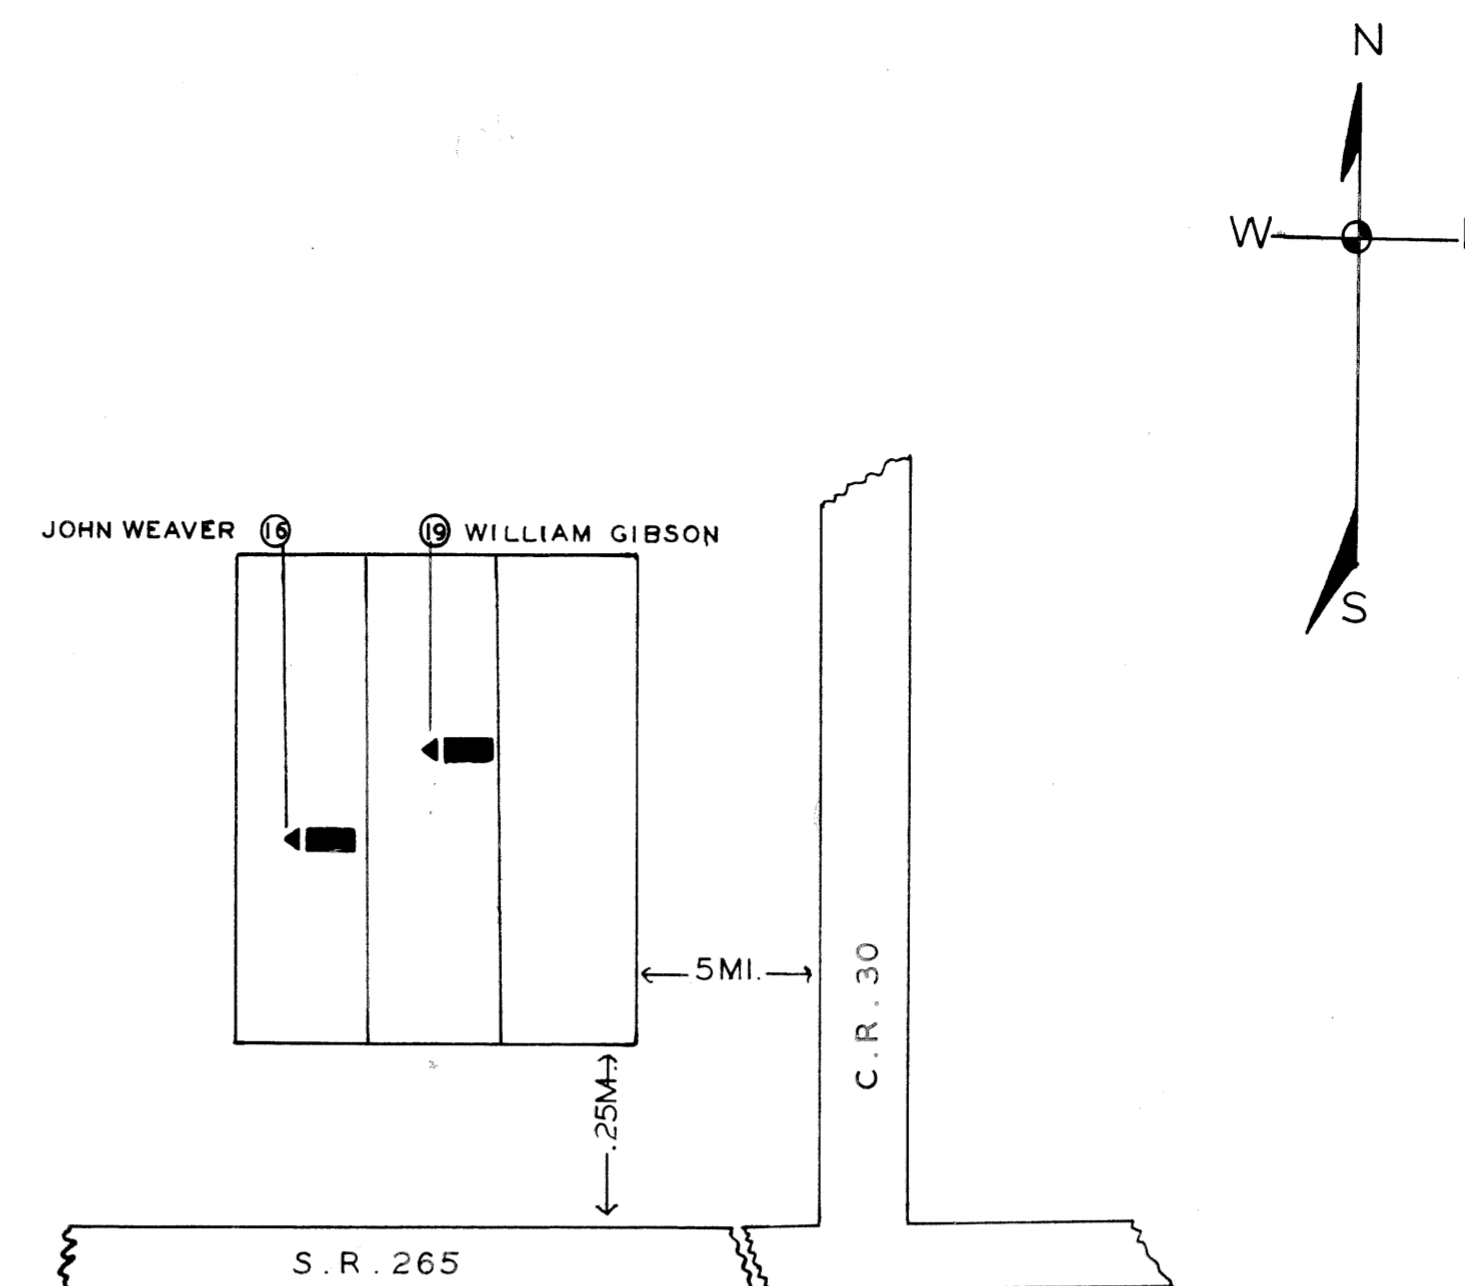

SCALE 20' = 1" .10 ACRE

WEAVER CEMETERY
 GUERNSEY CO. WILLS TWP.
 OFFICIAL PROJECT NOS. 465-42-3-467
 665-42-3-232

LEGEND	HISTORY
① REVOLUTIONARY WAR	U.S. MILITARY
⑩ WAR OF 1812	LAND GRANT
⑯ WAR WITH MEXICO	EST. ABOUT 1860.
⑲ CIVIL WAR	
⑳ SPANISH-AM. WAR	
⑳ WORLD WAR	

SCALE 20' = 1" .049 ACRE

SARCHETS CEMETERY
 GUERNSEY CO. CAMBRIDGE TWP.
 OFFICIAL PROJECT NOS. 465-42-3-467
 665-42-3-232

LEGEND	HISTORY
① REVOLUTIONARY WAR	U.S. MILITARY
⑩ WAR OF 1812	LAND GRANT
⑯ WAR WITH MEXICO	EST. ABOUT 1842.
⑲ CIVIL WAR	
⑳ SPANISH-AM. WAR	
⑳ WORLD WAR	

SCALE 20' = 1" .04 ACRE

WARNE CEMETERY
 GUERNSEY CO. CENTER TWP.
 OFFICIAL PROJECT NOS. 465-42-3-467
 665-42-3-232

LEGEND	HISTORY
① REVOLUTIONARY WAR	U.S. MILITARY
⑩ WAR OF 1812	LAND GRANT
⑯ WAR WITH MEXICO	EST. ABOUT 1811.
⑲ CIVIL WAR	
⑳ SPANISH-AM. WAR	
⑳ WORLD WAR	

SCALE 20' = 1" .022 ACRE