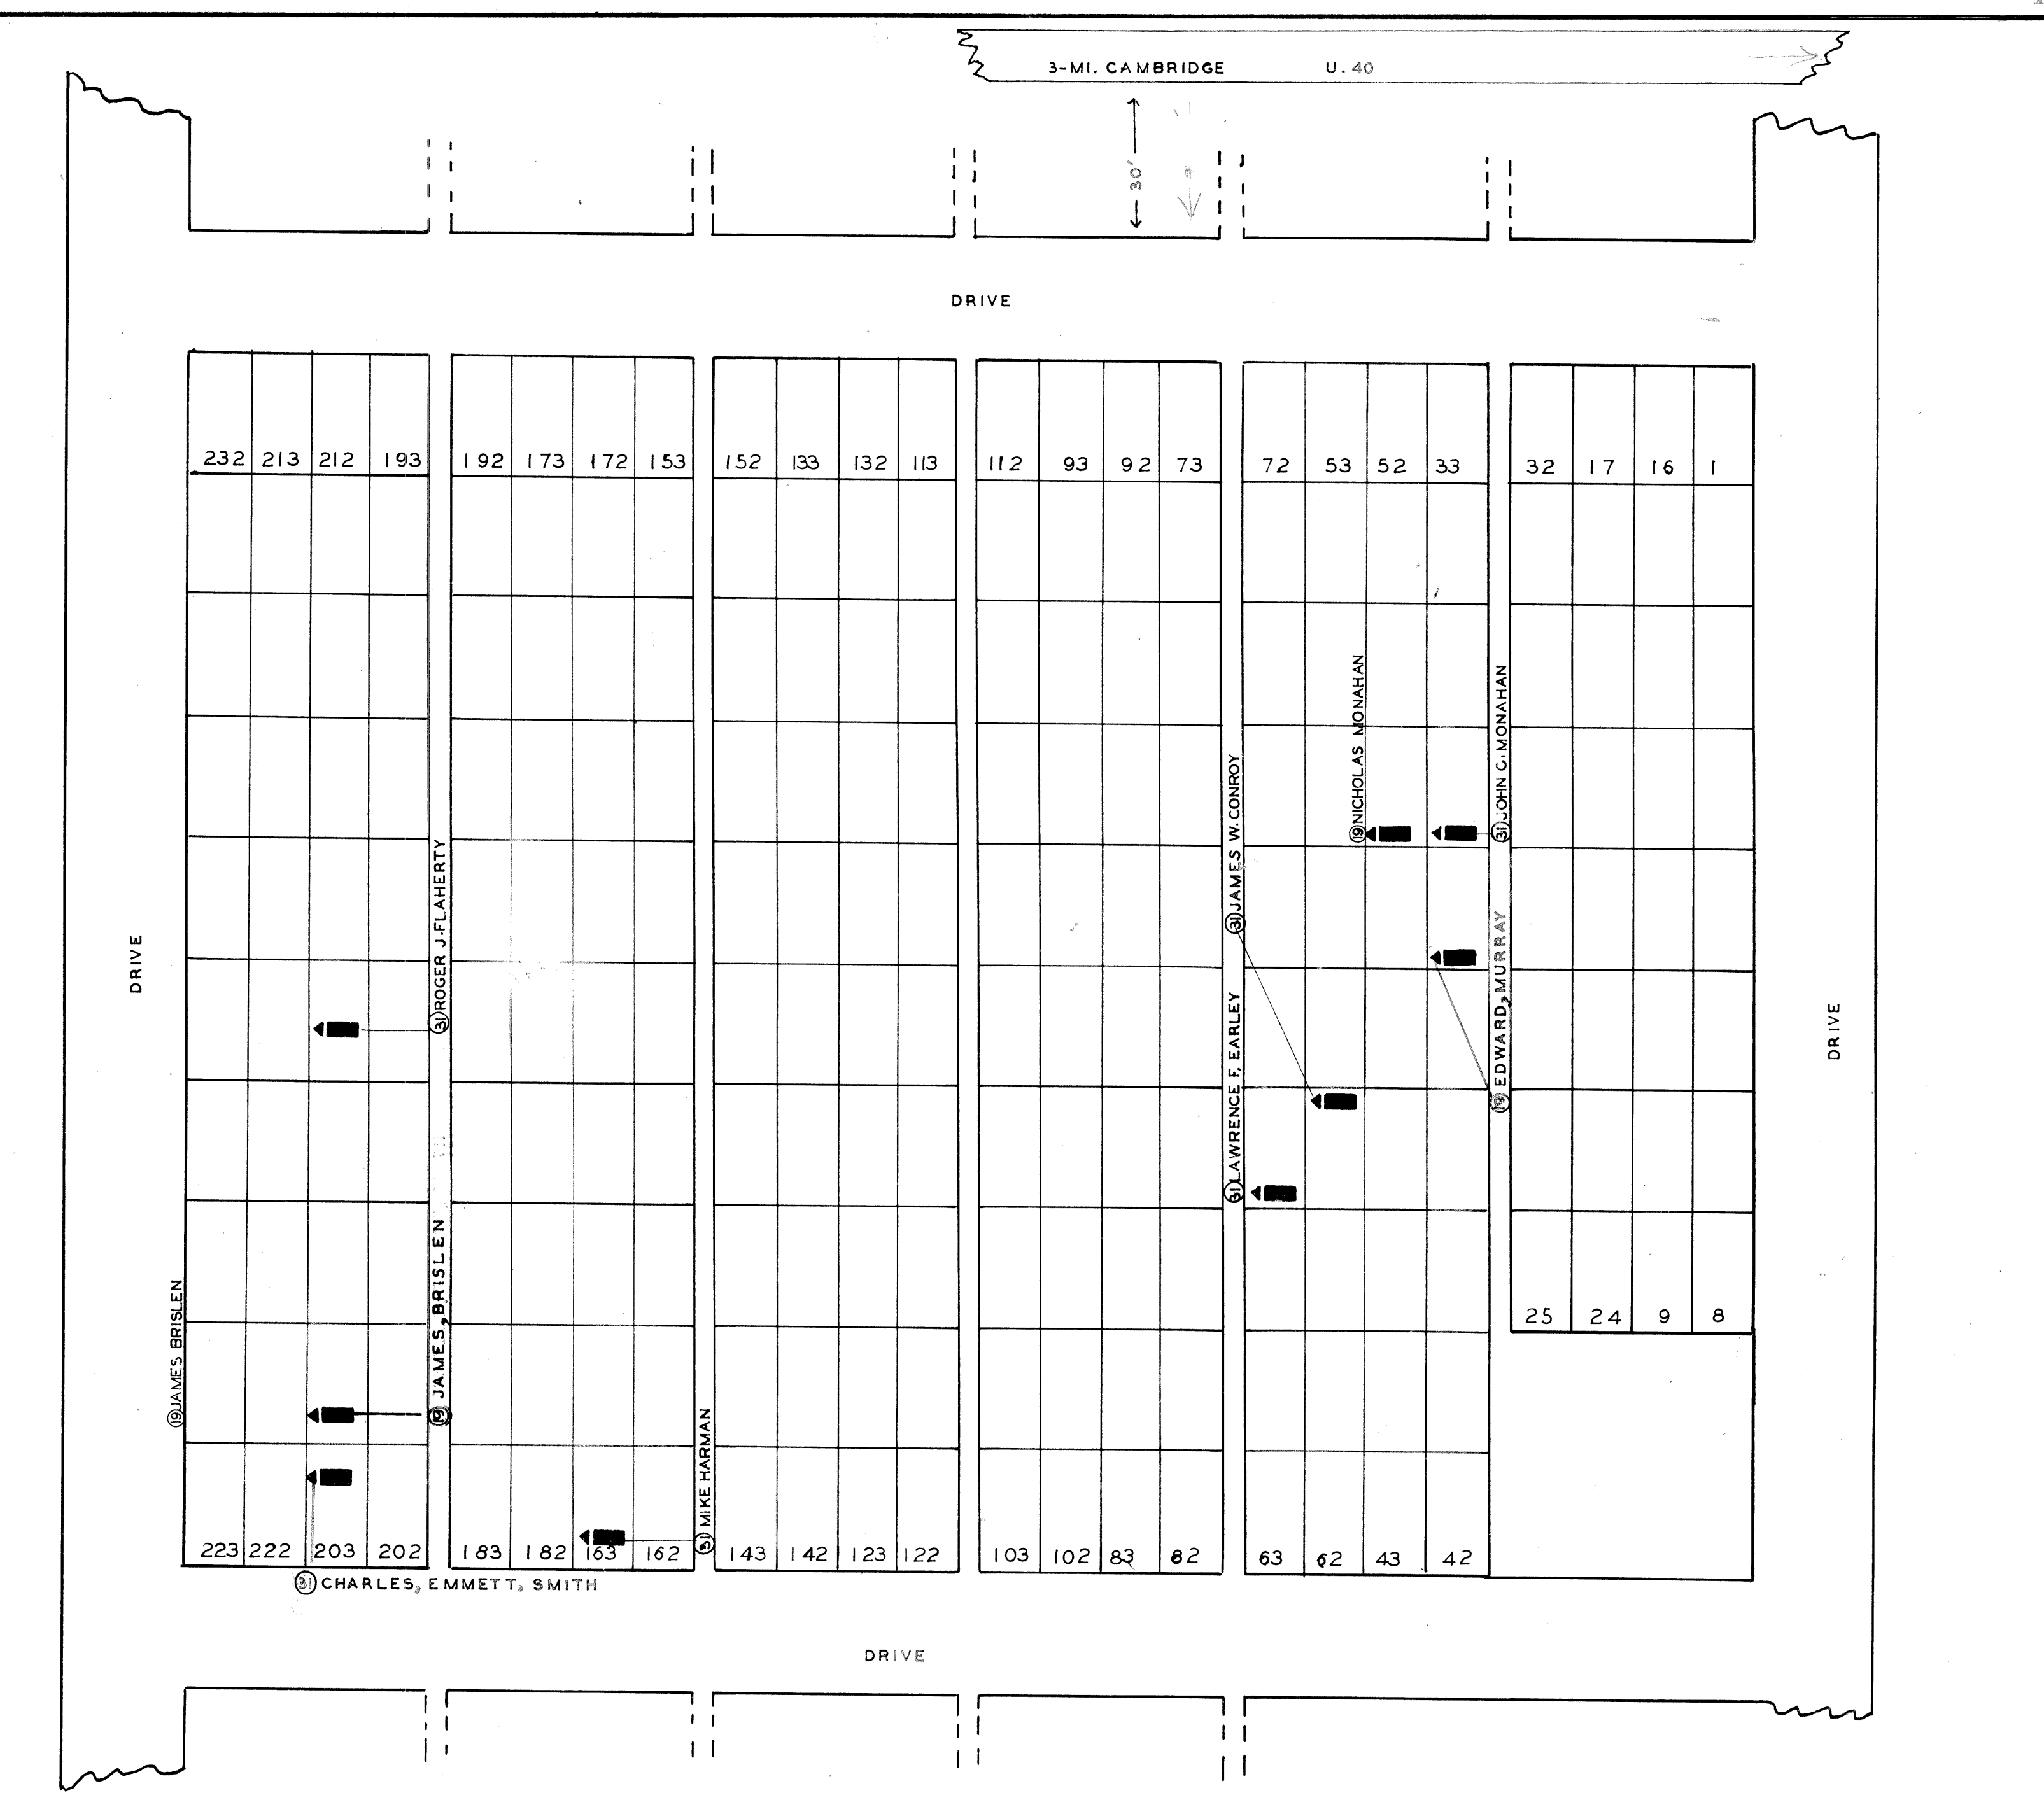

**ST MICHAELS  
CEMETERY**  
GUERNSEYCO VALLEY TWP

OFFICIAL PROJECT NO. 465 - 42 - 3 - 467  
665 - 42 - 3 - 232

LEGEND	HISTORY
① REVOLUTIONARY WAR	U. S. MILITARY
⑩ WAR OF 1812	LAND GRANT
⑯ WAR WITH MEXICO	ESTABLISHED
⑲ CIVIL WAR	ABOUT 1892
②⑤ SPANISH-AM. WAR	
③① WORLD WAR	

SCALE 20'=1" 1.80 ACRES

**MOUNT CALVARY  
CEMETERY**  
GUERNSEYCO CAMBRIDGE TWP

OFFICIAL PROJECT NO. 465 - 42 - 3 - 467  
665 - 42 - 3 - 232

LEGEND	HISTORY
① REVOLUTIONARY WAR	U. S. MILITARY
⑩ WAR OF 1812	LAND GRANT
⑯ WAR WITH MEXICO	ESTABLISHED
⑲ CIVIL WAR	ABOUT 1909
②⑤ SPANISH-AM. WAR	
③① WORLD WAR	

SCALE 20'=1" 1.80 ACRES