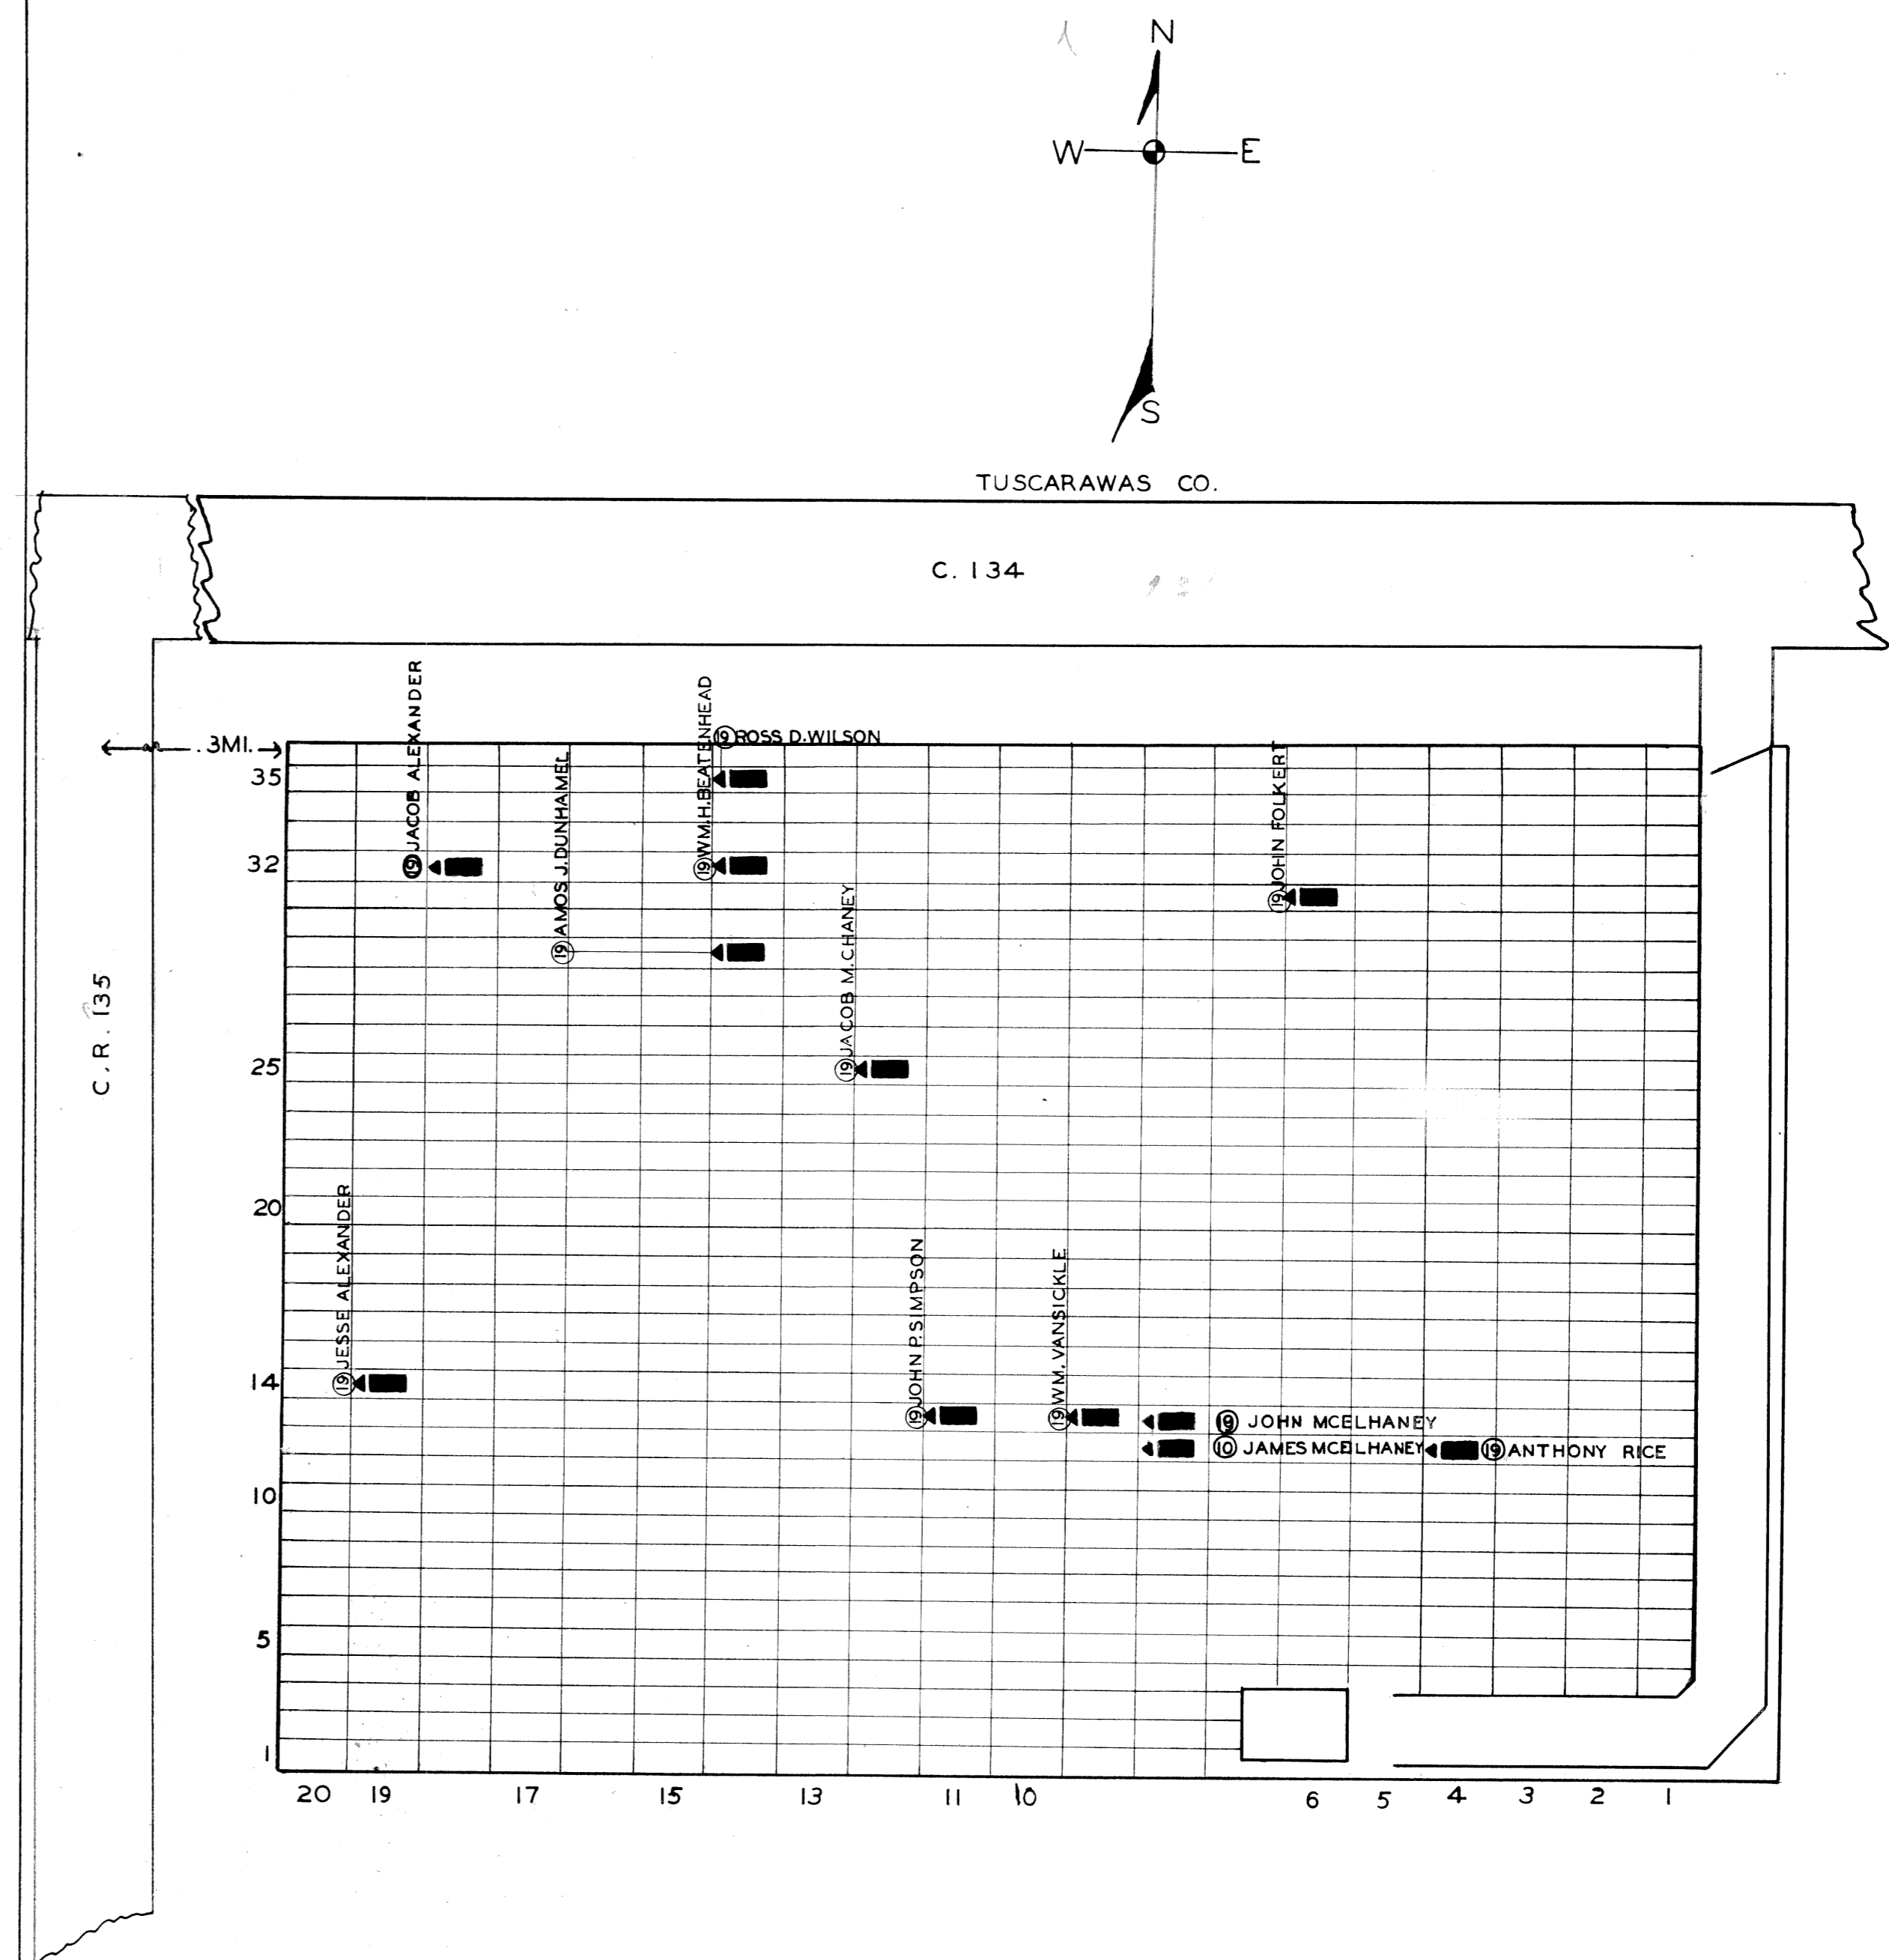

**GLENVIEW CEMETERY**

GUERNSEY CO MADISON TWP

OFFICIAL PROJECT NO. 465-42-3-467  
665-42-3-232

<b>LEGEND</b>	<b>HISTORY</b>
① REVOLUTIONARY WAR	U.S. MILITARY
⑩ WAR OF 1812	LAND GRANT
⑯ WAR WITH MEXICO	EST. ABOUT 1834
⑲ CIVIL WAR	
⑳ SPANISH-AM. WAR	
㉓ WORLD WAR	

SCALE 20" = 1" .82 ACRE

**EARLEY CEMETERY**

GUERNSEY CO. WHEELING TWP.

OFFICIAL PROJECT NO. 465-42-3-467  
665-42-3-232

<b>LEGEND</b>	<b>HISTORY</b>
① REVOLUTIONARY WAR	U.S. MILITARY
⑩ WAR OF 1812	LAND GRANT
⑯ WAR WITH MEXICO	EST. ABOUT 1835
⑲ CIVIL WAR	
⑳ SPANISH-AM. WAR	
㉓ WORLD WAR	

SCALE 20" = 1" .61 ACRE