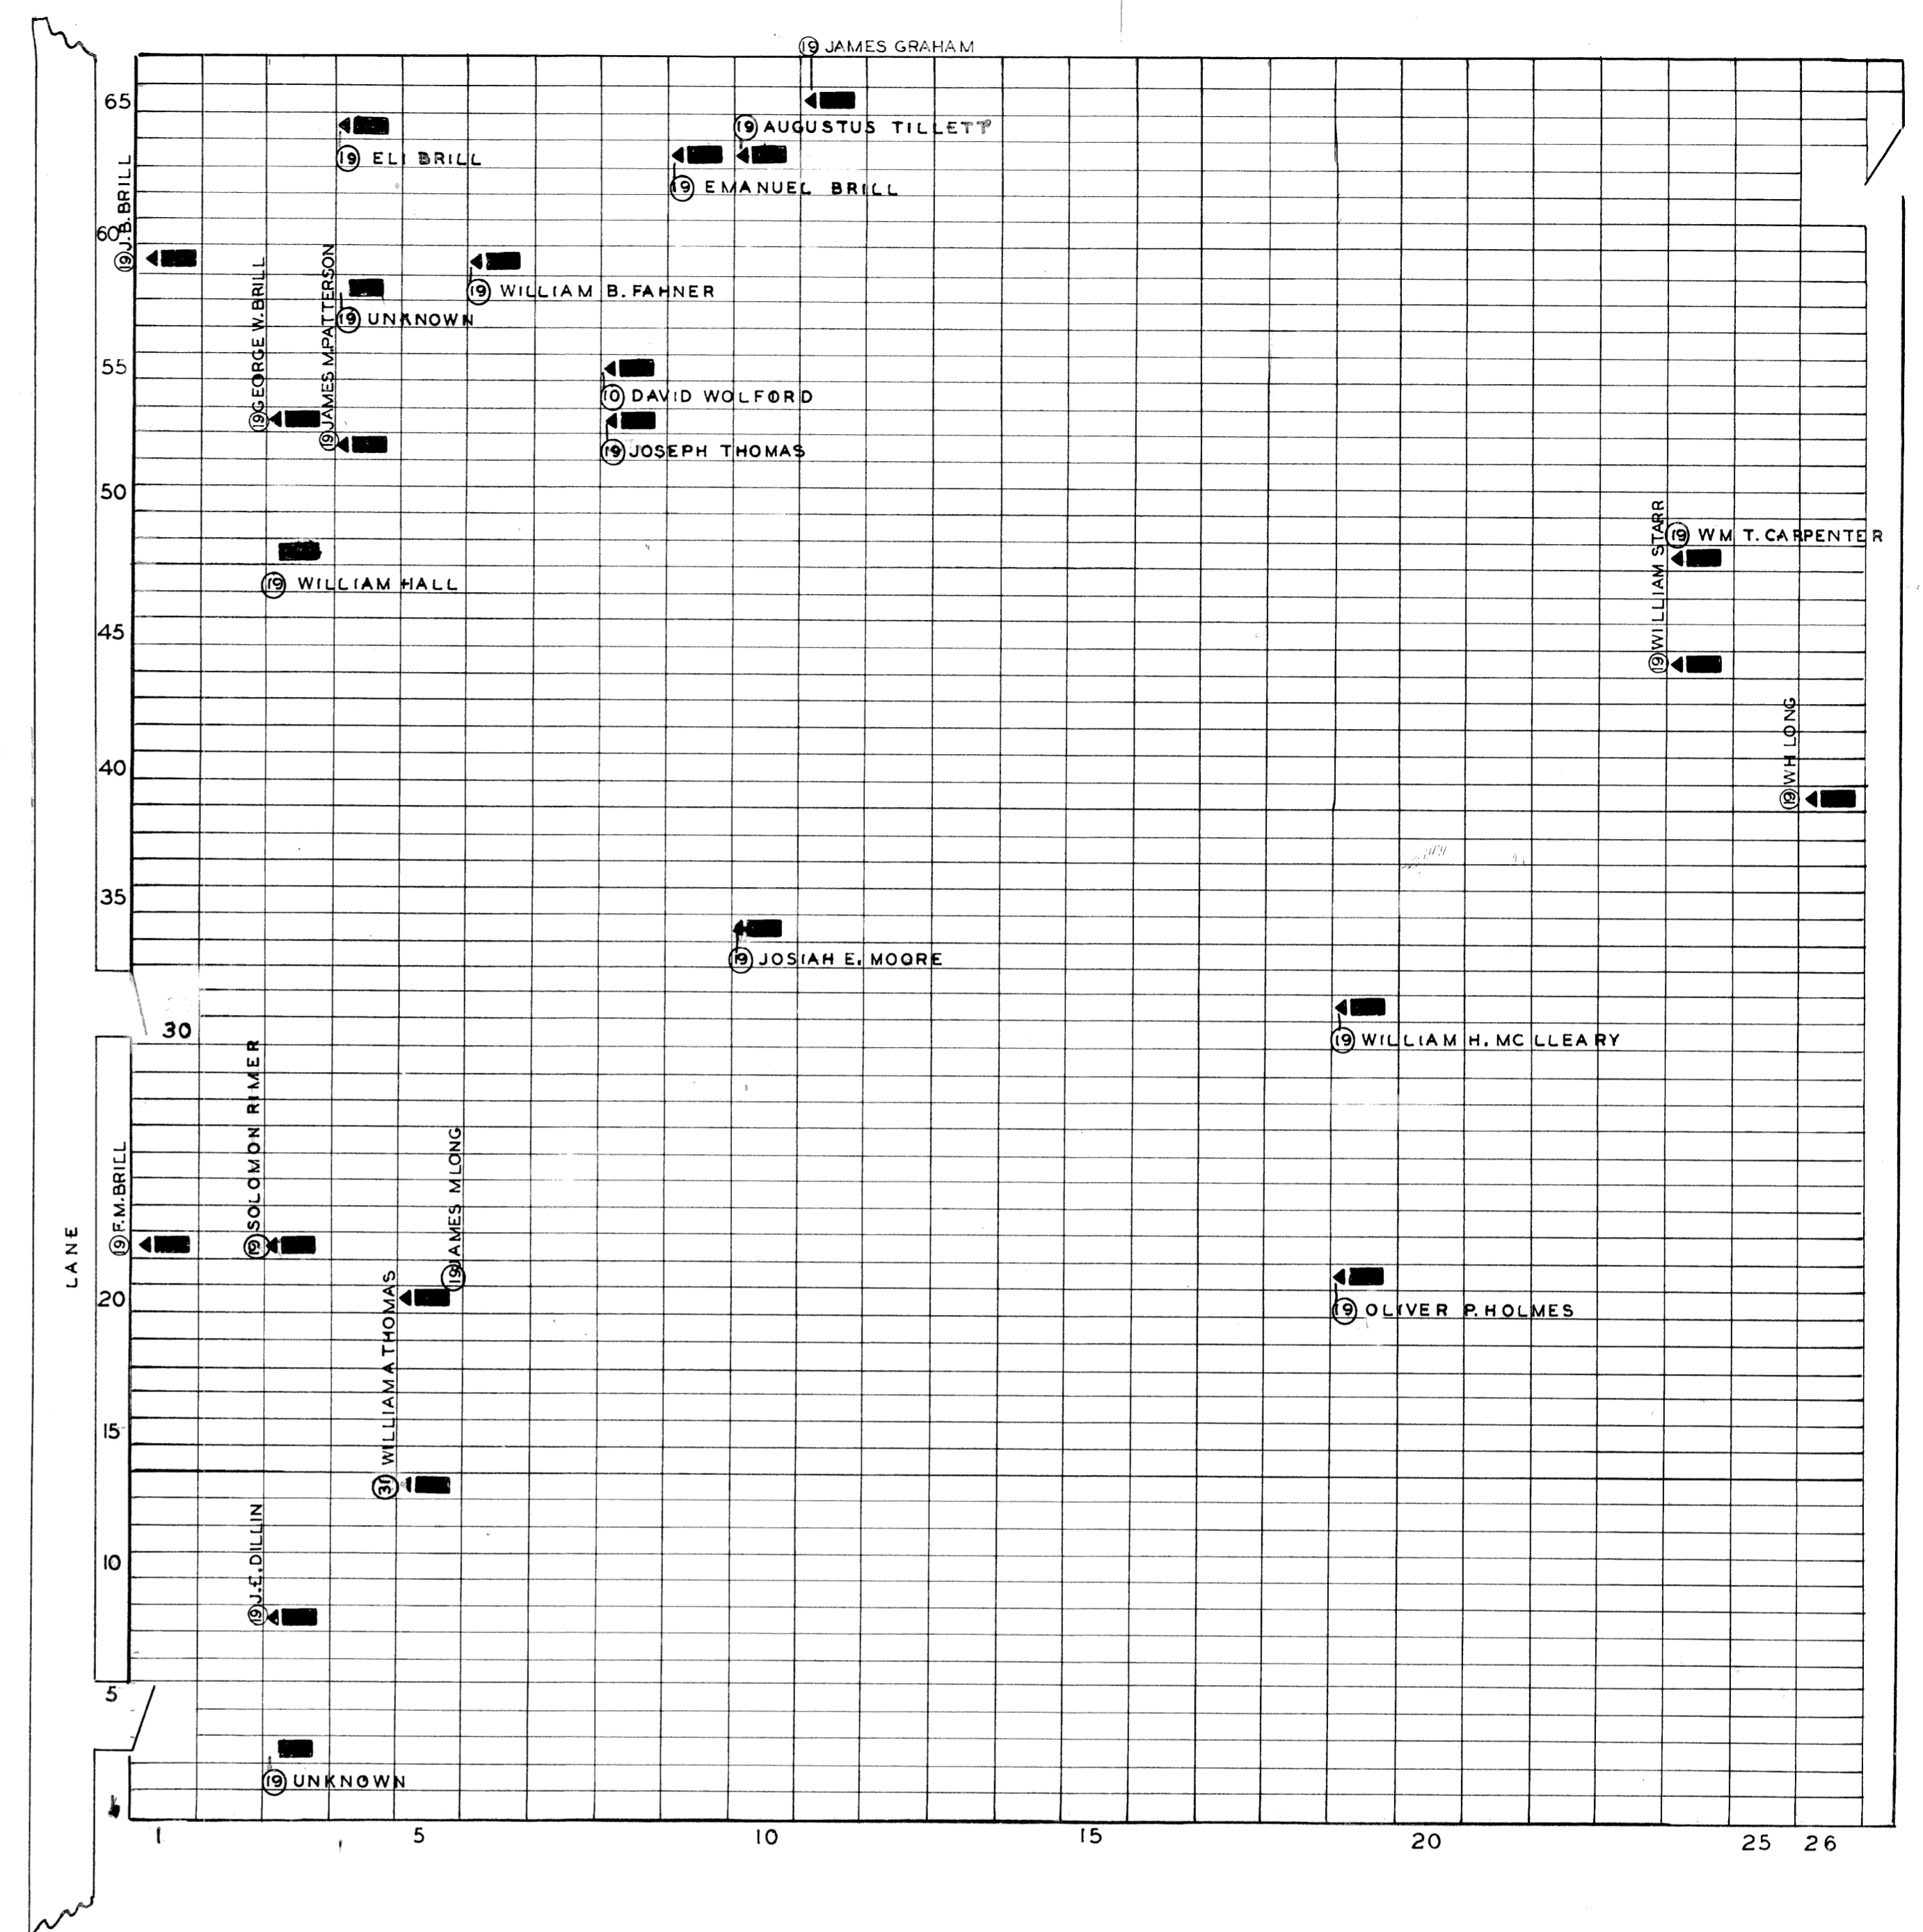

**SALESVILLE M.E.
CEMETERY**
GUERNSEY CO. MILLWOOD TWP.

OFFICIAL PROJECT NOS. ⁴⁶⁵⁻⁴²⁻³⁻⁴⁶⁷
₆₆₅₋₄₂₋₃₋₂₃₂

LEGEND	HISTORY
① REVOLUTIONARY WAR	ESTABLISHED ABOUT
⑩ WAR OF 1812	1873
⑯ WAR WITH MEXICO	ORIG. PART OF THE
⑲ CIVIL WAR	FIRST SEVEN RANGES
⑳ SPANISH AM-WAR	
㉓ WORLD WAR	

SCALE 20' = 1" 1.30 ACRE

SALESVILLE CORP. LINE

**SALESVILLE U.B.
CEMETERY**
GUERNSEY CO. MILLWOOD TWP.

OFFICIAL PROJECT NOS. ⁴⁶⁵⁻⁴²⁻³⁻⁴⁶⁷
₆₆₅₋₄₂₋₃₋₂₃₂

LEGEND	HISTORY
① REVOLUTIONARY WAR	ESTABLISHED ABOUT
⑩ WAR OF 1812	1850
⑯ WAR WITH MEXICO	ORIG. PART OF THE
⑲ CIVIL WAR	FIRST SEVEN RANGES
⑳ SPANISH-AM. WAR	
㉓ WORLD WAR	

SCALE 20' = 1" 16 ACRE