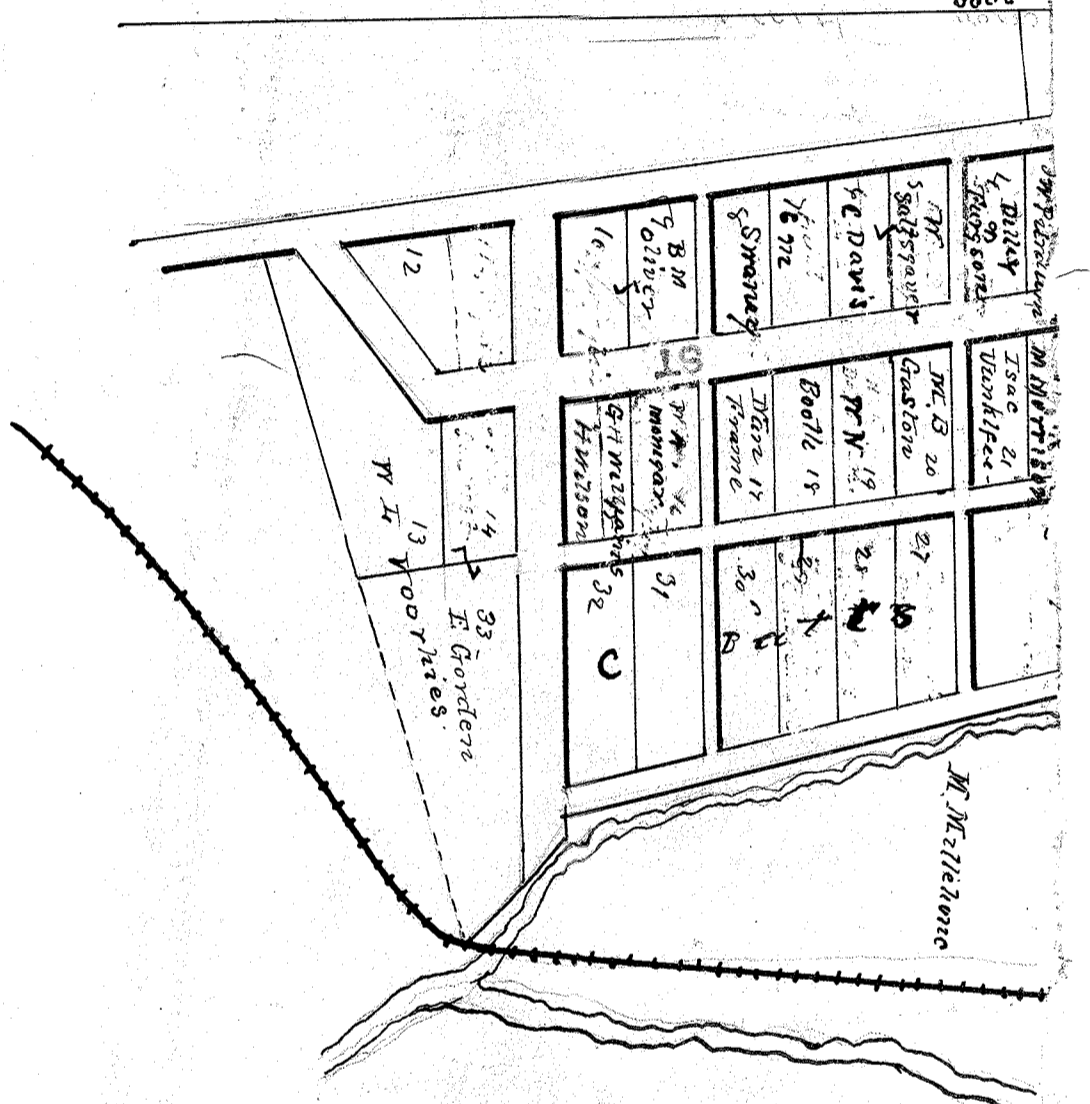

2008

10000 4000 000

Ccm.

SENECAVILLE

IN RICHLAND TP

Scale 200 feet to one inch.