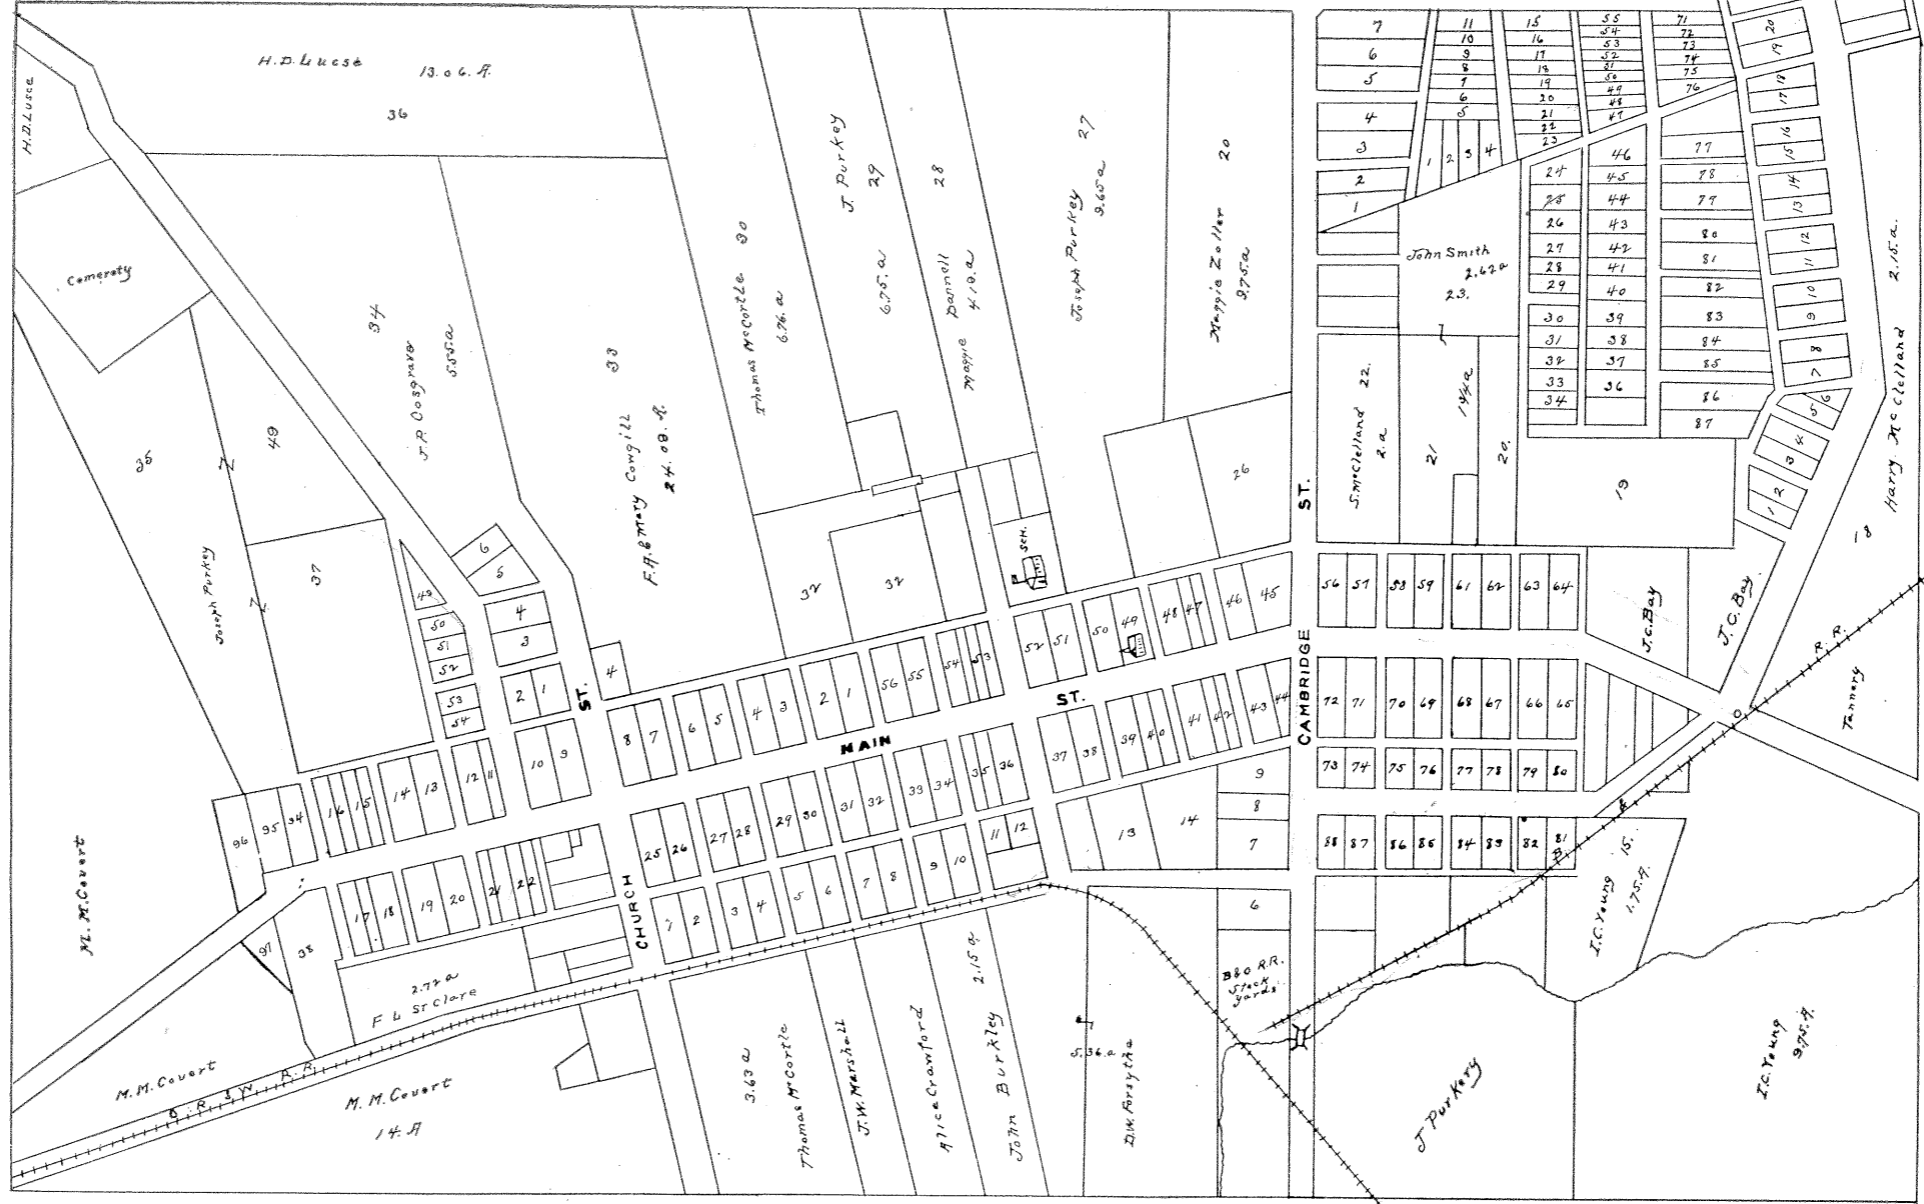

CUMBERLAND.

SCALE, 400 FT. TO 1 INCH.

WASHINGTON

SCALE, 400 FT. = 1 INCH.