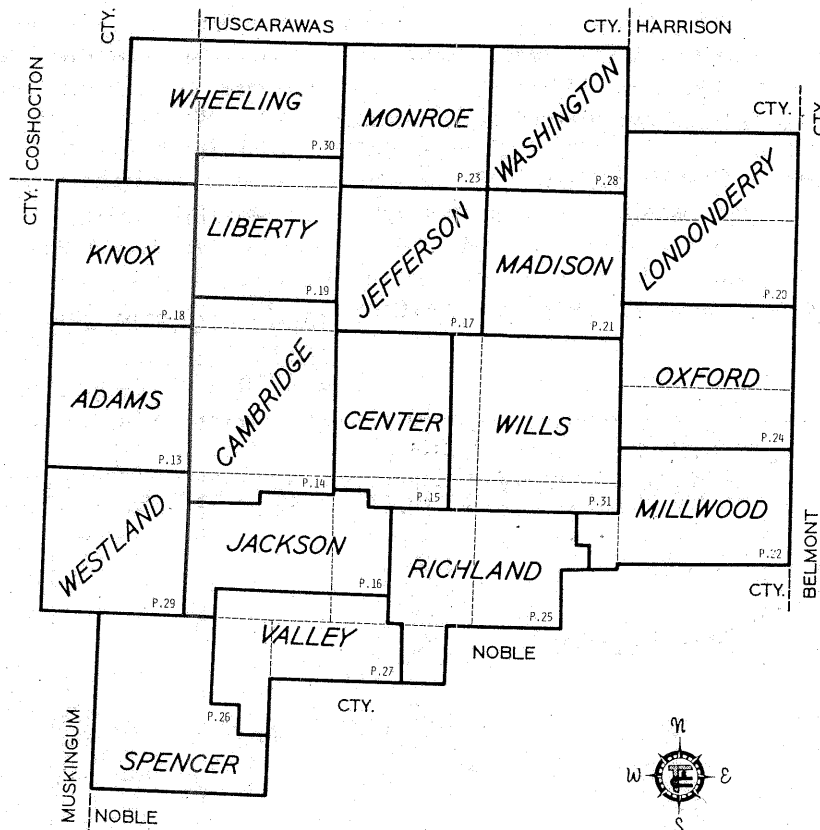

LARRY R. BRILL
STATE FARM INSURANCE AGENT

145 West Eighth Street • Cambridge, Ohio 43725 • PHONE: 614/439-1618

DIAGRAM OF TOWNSHIPS

TOWNSHIP	PAGE
Adams	13
Cambridge	14
Center	15
Jackson	16
Jefferson	17
Knox	18
Liberty	19
Londonderry	20
Madison	21
Millwood	22
Monroe	23
Oxford	24
Richland	25
Spencer	26
Valley	27
Washington	28
Westland	29
Wheeling	30
Wills	31