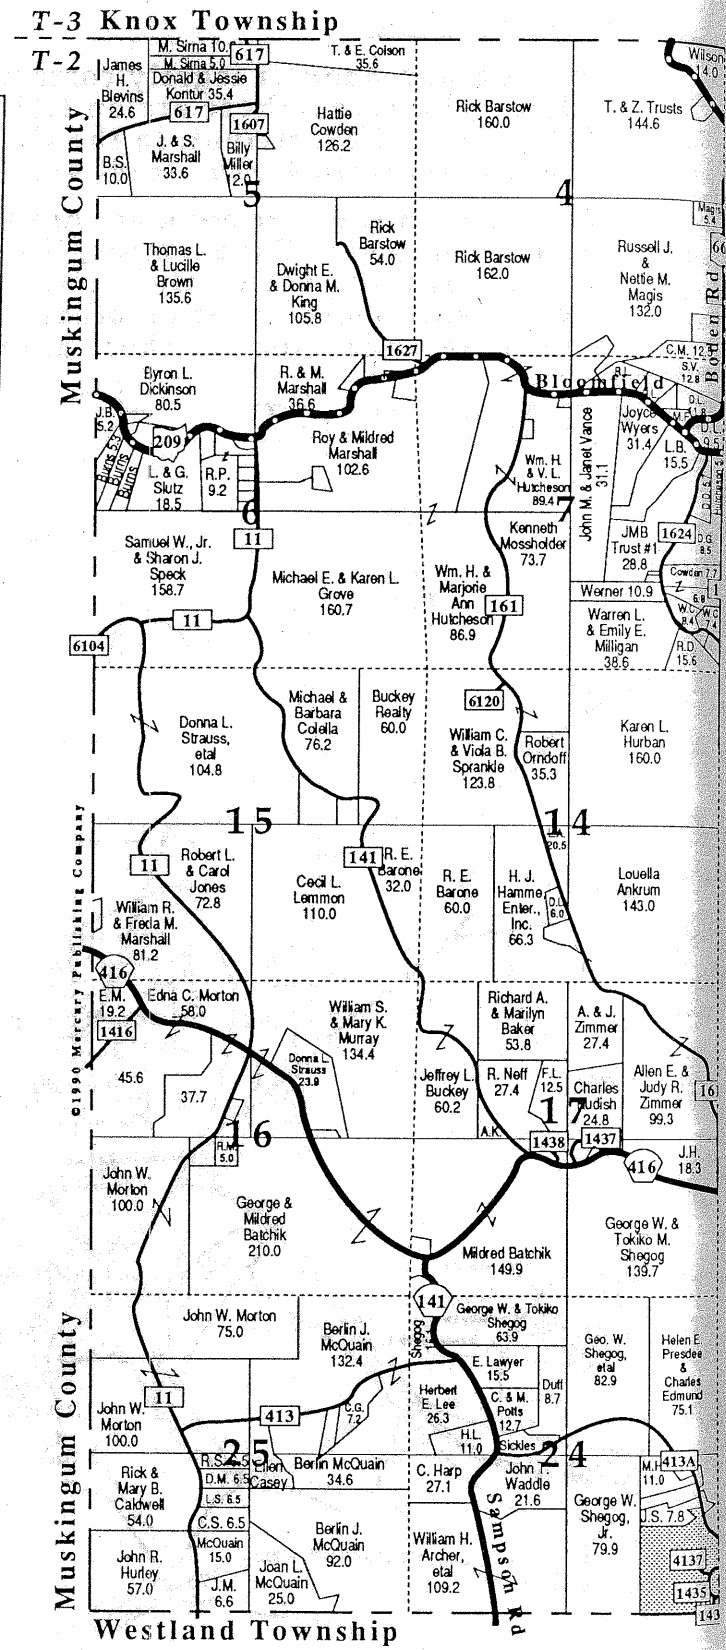

WIMER REALTY
"The Property Shoppe"

**115 W. 8th St.
 Cambridge, Ohio 43725
 (614) 432-4027**

ADAMS TOWNSHIP

TOWNSHIP ROADS

T-11	CABIN HILL RD
T-19	JACKSON RUN RD
T-141	REDBUD RD
T-161	CAMPFIRE RD
T-166	LAKE RD
T-166	HAUGHT RD
T-169	LOVERS LN
T-413	TEDRICK RD
T-413	MEADOW RD
T-612	KLASS RD
T-615	COLLEGE HILL RD
T-617	COWDEN RD
T-635	SARCHETT RUN RD
T-1416	PATTERSON LA
T-1435	BEECH CIRCLE DR
T-1437	ROLL LA
T-1438	KOTOFF LA
T-1439	HARDING LN
T-1473	BANTY LA
T-1493	JANUARY LA
T-1496	RIDGEWOOD DR
T-1607	UNDERHILL LA
T-1624	MATHEWS LA
T-1627	UNFURLING LA
T-1647	WARNER LA
T-1650	BOTSON LA
T-1664	ANKER LA
T-1665	PROUDFIT LA
T-1666	JOHNSON LA
T-1667	NEILEY LA
T-1680	WOLTZ LA
T-1685	WHITTLE LA
T-4111	MAYFAIR LA
T-4156	PRICE LA
T-4193	ABLES LA
T-6104	EMERALD RD
T-6150	HIGGINS HILL RD
T-6184	LOOS LA
T-6308	RATLIFF LA

It is unlawful for anyone for any reason to make copies or enlargements of any maps in this publication without written permission from Mercury Publishing Co. The maps are protected by copyright.