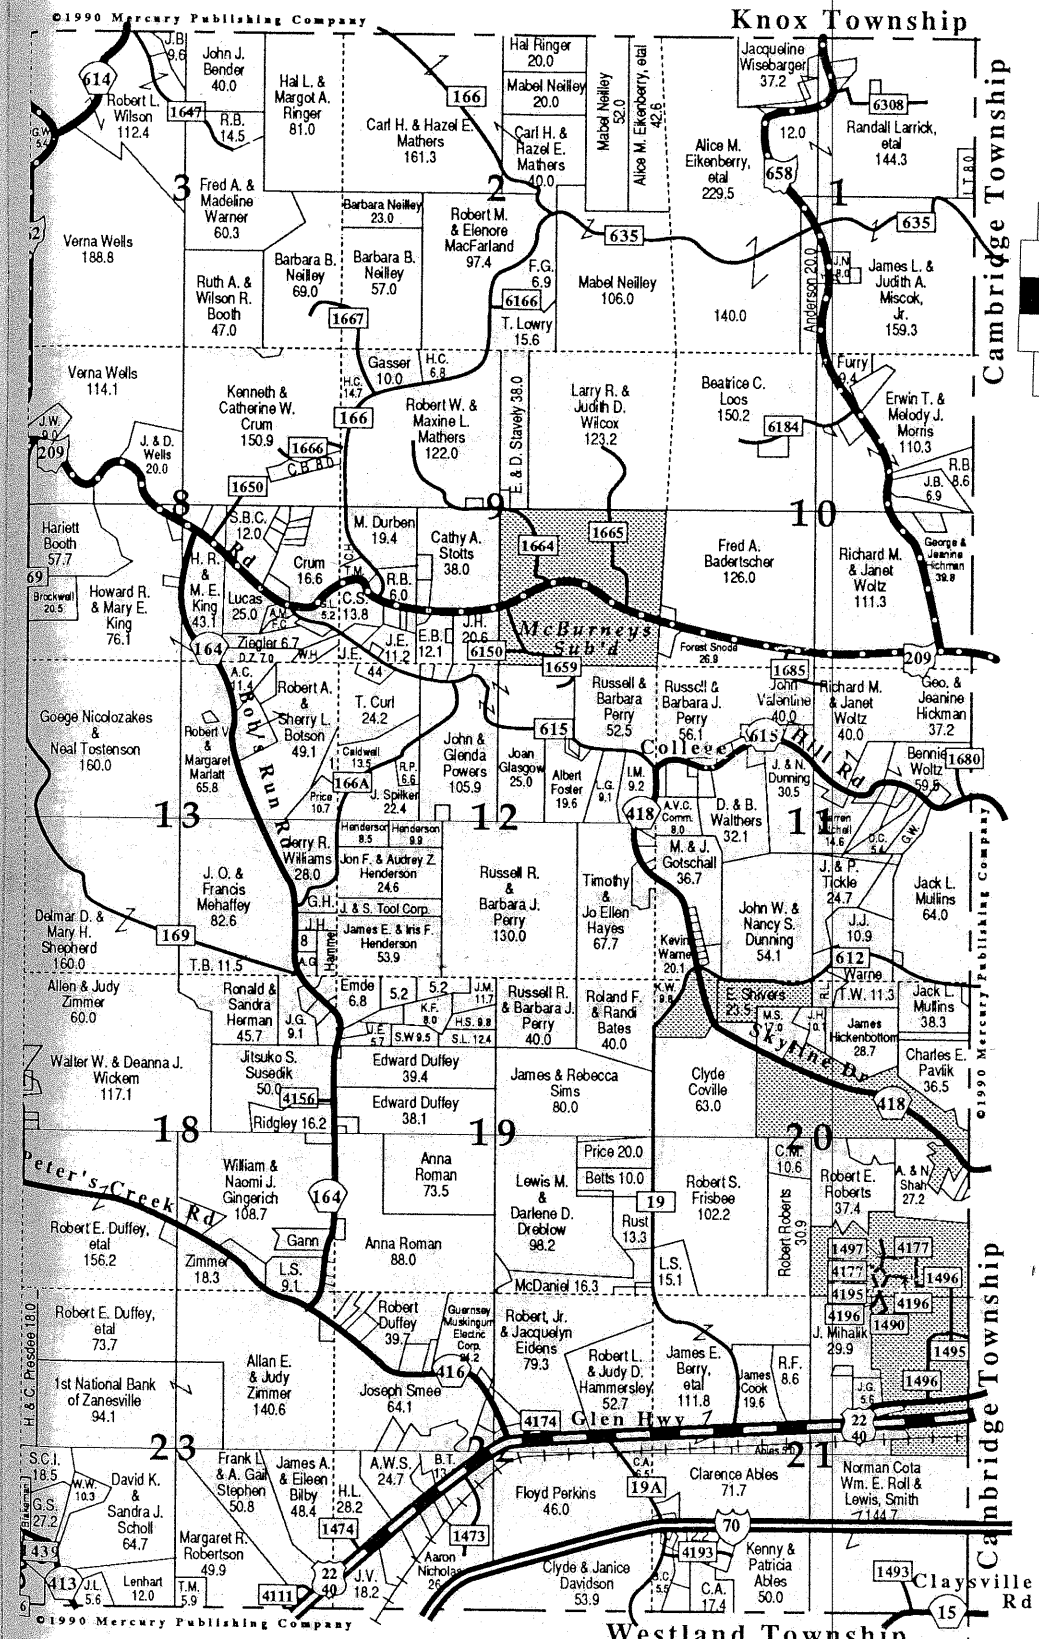

WIMER REALTY
"The Property Shoppe"

**115 W. 8th St.
 Cambridge, Ohio 43725
 (614) 432-4027**

ADAMS TOWNSHIP

TOWNSHIP ROADS

T-11	CABIN HILL RD
T-19	JACKSON RUN RD
T-141	REDBUD RD
T-161	CAMPFIRE RD
T-166	LAKE RD
T-166	HAUGHT RD
T-169	LOVERS LN
T-413	TEDRICK RD
T-413	MEADOW RD
T-612	KLASS RD
T-615	COLLEGE HILL RD
T-617	COWDEN RD
T-635	SARCHETT RUN RD
T-1416	PATTERSON LA
T-1435	BEECH CIRCLE DR
T-1437	ROLL LA
T-1438	KOTOFF LA
T-1439	HARDING LN
T-1473	BANTY LA
T-1493	JANUARY LA
T-1496	RIDGEWOOD DR
T-1607	UNDERHILL LA
T-1624	MATHEWS LA
T-1627	UNFURLING LA
T-1647	WARNER LA
T-1650	BOTSON LA
T-1664	ANKER LA
T-1665	PROUDFIT LA
T-1666	JOHNSON LA
T-1667	NEILEY LA
T-1680	WOLTZ LA
T-1685	WHITTLE LA
T-4111	MAYFAIR LA
T-4156	PRICE LA
T-4193	ABLES LA
T-6104	EMERALD RD
T-6150	HIGGINS HILL RD
T-6184	LOOS LA
T-6308	RATLIFF LA

It is unlawful for anyone for any reason to make copies or enlargements of any maps in this publication without written permission from Mercury Publishing Co. The maps are protected by copyright.