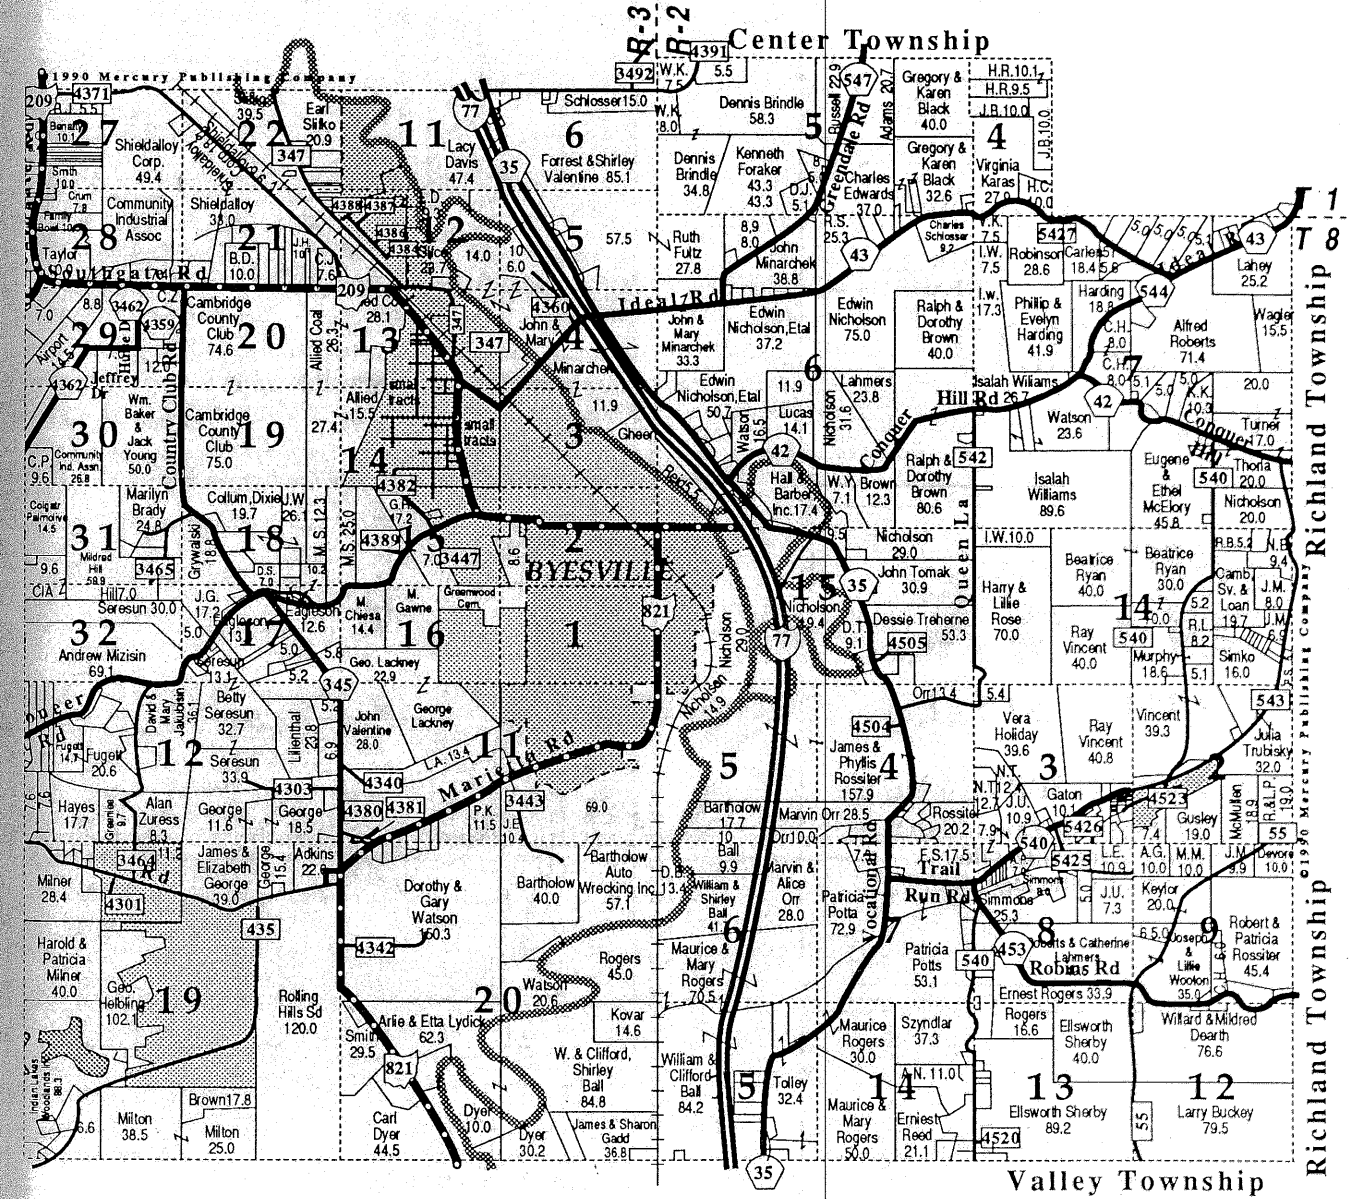

SECRET-ST-CRUM INSURANCE

YOUR PARTNER IN PROTECTION

PHONE
(614)432-3138

1450 E. Wheeling Ave. "Since 1924" Cambridge, Ohio

TOWNSHIP ROADS

- T-347 OAKWOOD RD
- T-3402 KOVALCHIK LA
- T-3404 SCOTTS LA
- T-3406 MATTHEW DR
- T-3423 KINGS RD
- T-3428 HACKNEY LA
- T-3440 KILMER LA
- T-3443 BARTHOLOW LN
- T-3447 WEEKLEY RD
- T-3449 GANDER RD
- T-3464 LITTLE KATE RD
- T-3492 TODD LA
- T-4301 VOYTKO LA
- T-4306 MURRAY LA
- T-4307 QUAIL LA
- T-4308 FOX RD
- T-4320 GABLE RD
- T-4326 LUCAS LA
- T-4342 HARRY WATSON RD
- T-4347 WHITAKER RD
- T-4360 OPAL LA
- T-4382 WILLOW ST
- T-4384 ELM ST
- T-4386 ALDER ST
- T-4388 CATALPA ST
- T-4389 GREENFIELD LA
- T-4391 KILBURN LA
- T-4505 MOCKINGBIRD LN
- T-4523 LONG ST
- T-4525 GRISAK RD
- T-4526 COMMUNITY ST

JACKSON TOWNSHIP

It is unlawful for anyone for any reason to make copies or enlargements of any maps in this publication without written permission from Mercury Publishing Co. The maps are protected by copyright.