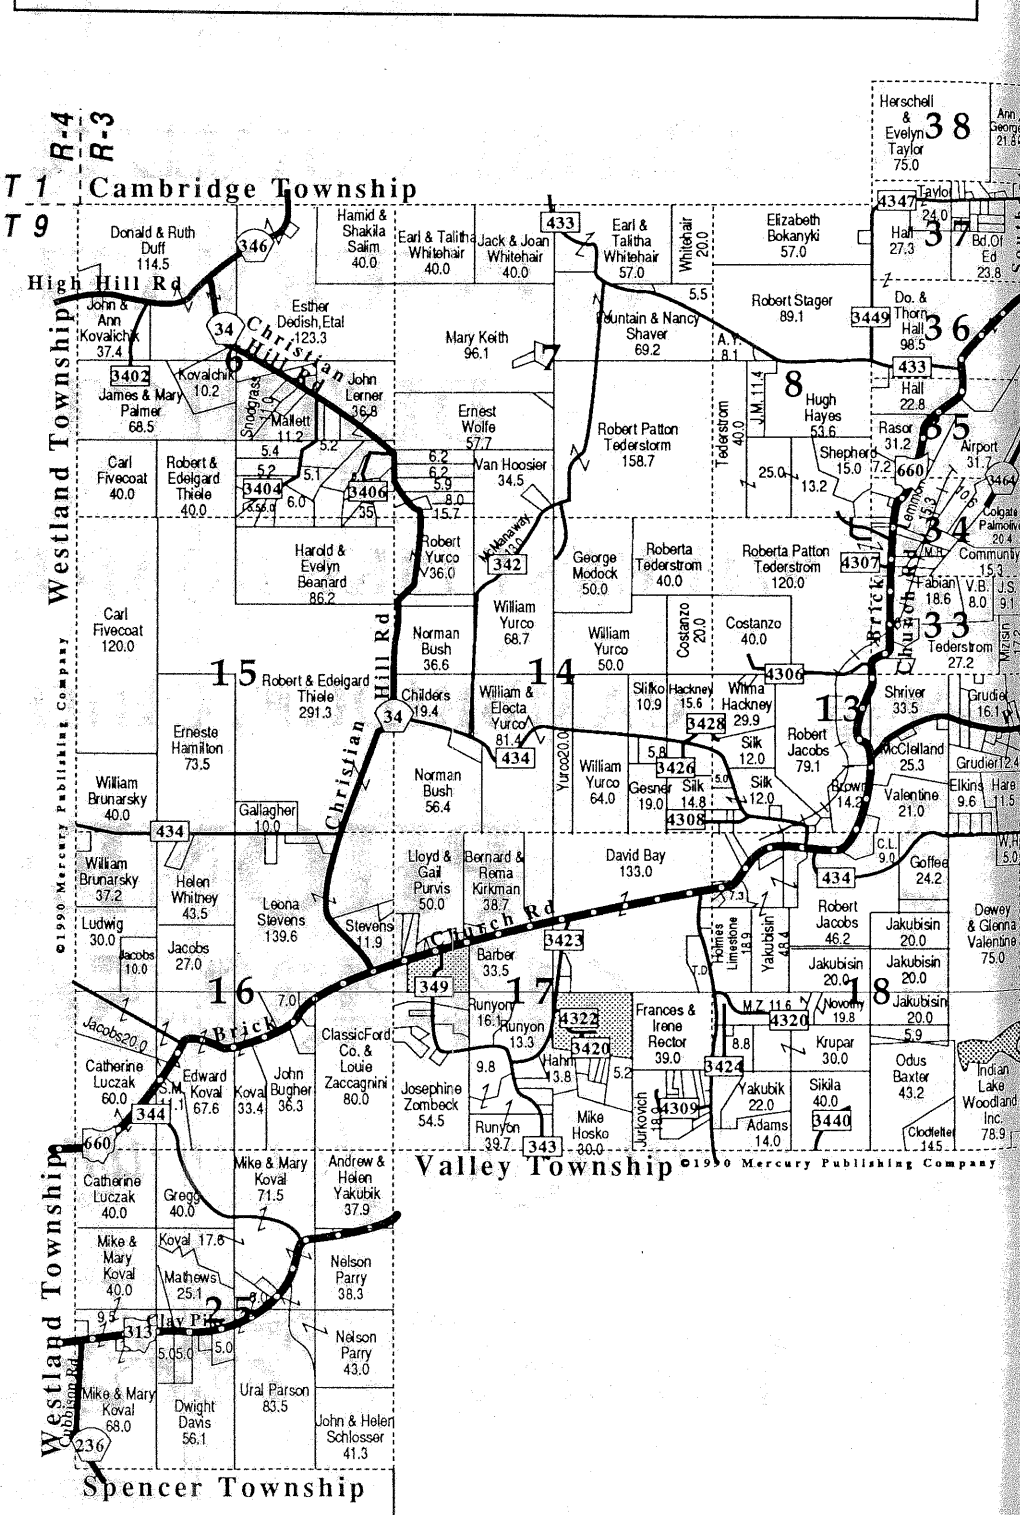

SECRET-ST-CRUM INSURANCE

YOUR PARTNER IN PROTECTION

PHONE
(614)432-3138

1450 E. Wheeling Ave. "Since 1924" Cambridge, Ohio

TOWNSHIP ROADS

- T-347 OAKWOOD RD
- T-3402 KOVALCHIK LA
- T-3404 SCOTTS LA
- T-3406 MATTHEW DR
- T-3423 KINGS RD
- T-3428 HACKNEY LA
- T-3440 KILMER LA
- T-3443 BARTHOLOW LN
- T-3447 WEEKLEY RD
- T-3449 GANDER RD
- T-3464 LITTLE KATE RD
- T-3492 TODD LA
- T-4301 VOYTKO LA
- T-4306 MURRAY LA
- T-4307 QUAIL LA
- T-4308 FOX RD
- T-4320 GABLE RD
- T-4326 LUCAS LA
- T-4342 HARRY WATSON RD
- T-4347 WHITAKER RD
- T-4360 OPAL LA
- T-4382 WILLOW ST
- T-4384 ELM ST
- T-4386 ALDER ST
- T-4388 CATALPA ST
- T-4389 GREENFIELD LA
- T-4391 KILBURN LA
- T-4505 MOCKINGBIRD LN
- T-4523 LONG ST
- T-4525 GRISAK RD
- T-4526 COMMUNITY ST

JACKSON TOWNSHIP

It is unlawful for anyone for any reason to make copies or enlargements of any maps in this publication without written permission from Mercury Publishing Co. The maps are protected by copyright.