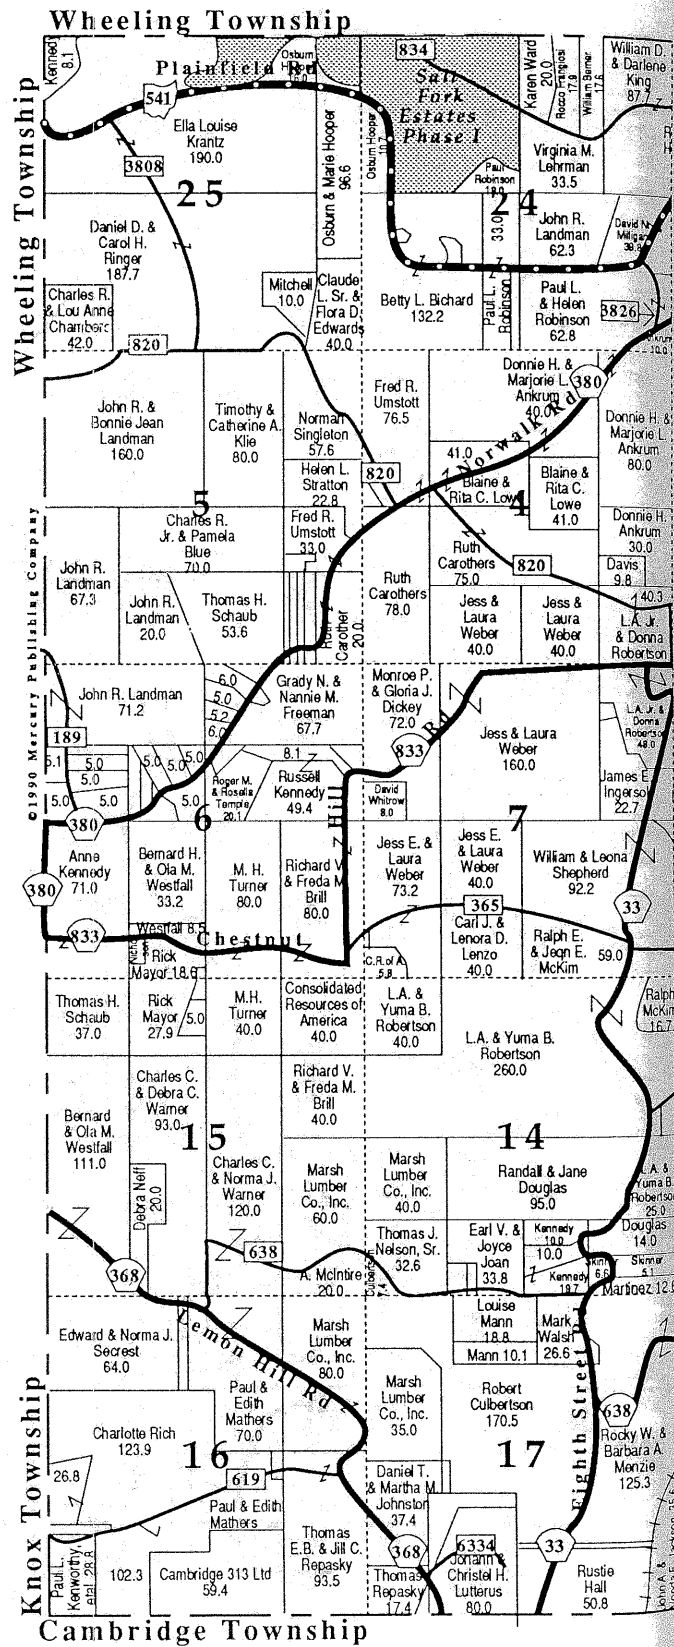

It is unlawful for anyone for any reason to make copies or enlargements of any maps in this publication without written permission from Mercury Publishing Co. The maps are protected by copyright.

©1990 MERCURY PUBLISHING COMPANY
The contents of this publication are protected by the copyright laws. Any reproduction of these maps without written consent of Mercury Publishing Company is forbidden. Violators can and will be prosecuted to the fullest extent of the copyright laws.

LIBERTY TOWNSHIP

TOWNSHIP ROADS

T-189	BERWINKLE HILL RD
T-362	CHAMBERS RD
T-362	TYNER RD
T-364	OLDHAM RD
T-365	BELL RD
T-384	WEBER HILL RD
T-384	CAIN RD
T-384	ANGUS RD
T-384	LEEPER RD
T-619	MATHERS RD
T-638	CANDY RD
T-638	BRUSH RUN RD
T-820	PARTRIDGE TRAP RD
T-834	WINDOW RD & HESTON RD
T-835	HAMILTON RD
T-3808	RINGER RD
T-3826	CAIN RD
T-3846	BOONE RD
T-3888	MCCLEARY'S MILL RD
T-6334	LUTTERUS LA
T-6356	CRICKET LA
T-6378	MILLSTONE RD
T-8362	BELL RD
T-8363	KNOX LA
T-8364	HYSHIE RD
T-8365	SWITCHBACK LA
T-8383	PLYE LA
T-8385	ATKINSON LA

NAME _____
 ADDRESS _____
 CITY _____ STATE _____ ZIP _____
 COUNTY _____ TOWNSHIP _____
 SECTION _____ AMOUNT OF ACREAGE _____

It is unlawful for anyone for any reason to make copies or enlargements of any maps in this publication without written permission from Mercury Publishing Co. The maps are protected by copyright.