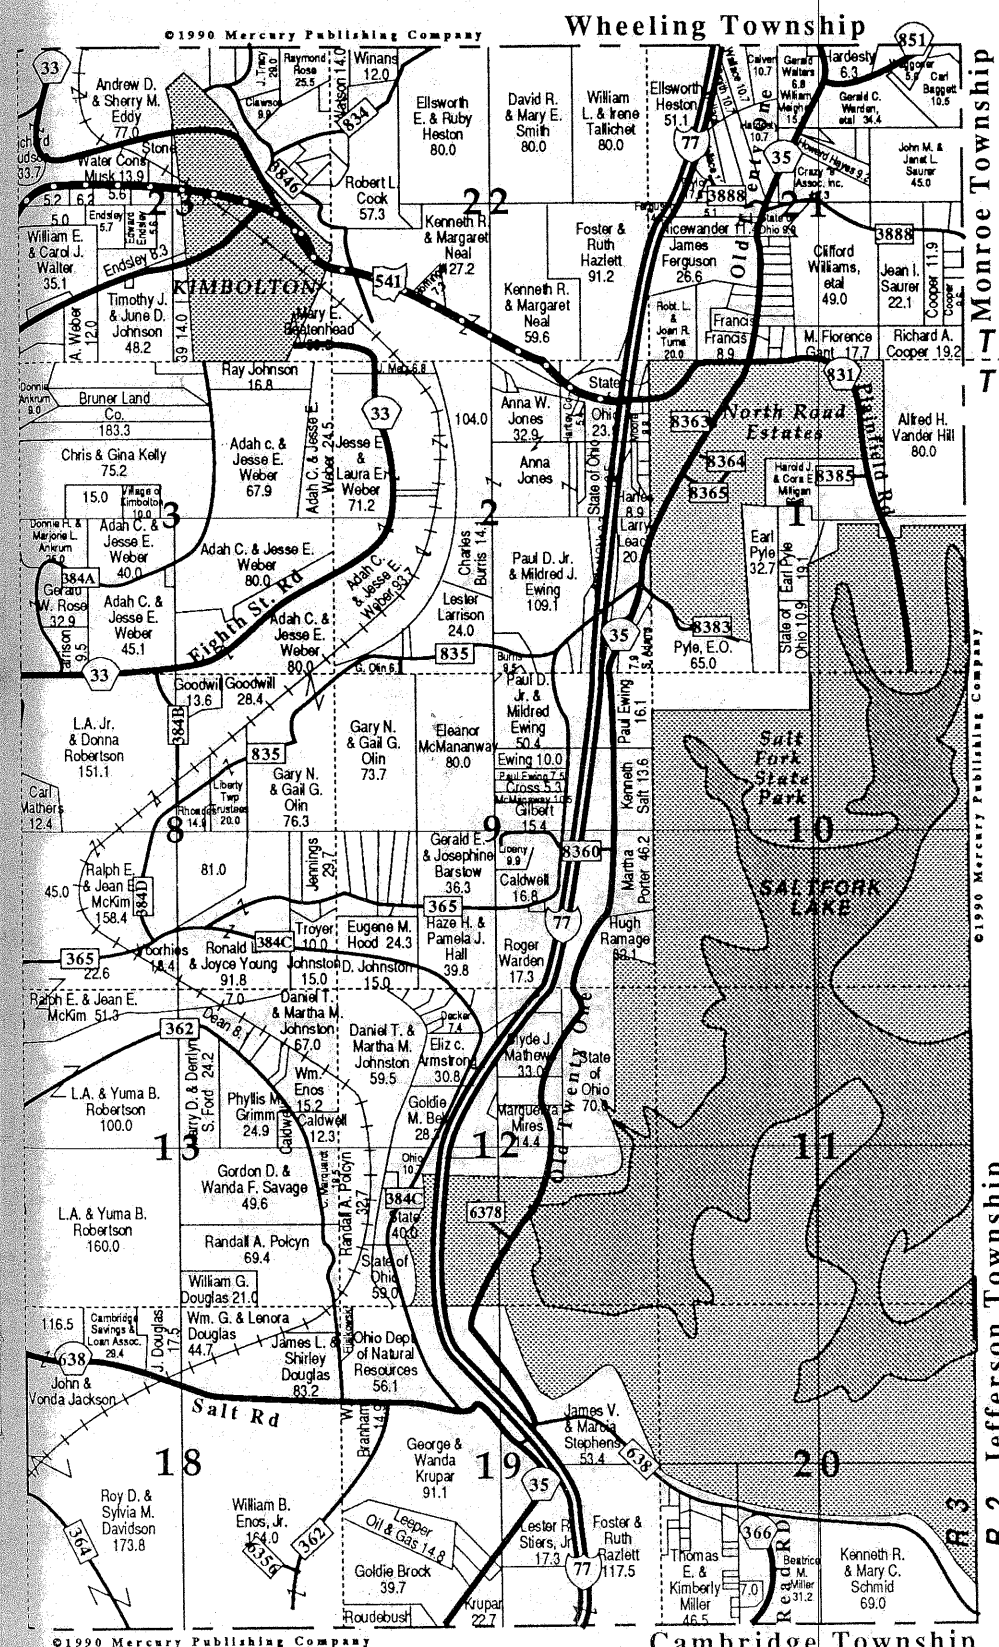

It is unlawful for anyone for any reason to make copies or enlargements of any maps in this publication without written permission from Mercury Publishing Co. The maps are protected by copyright.

©1990 MERCURY PUBLISHING COMPANY
The contents of this publication are protected by the copyright laws. Any reproduction of these maps without written consent of Mercury Publishing Company is forbidden. Violators can and will be prosecuted to the fullest extent of the copyright laws.

LIBERTY TOWNSHIP

TOWNSHIP ROADS

T-189	BERWINKLE HILL RD
T-362	CHAMBERS RD
T-362	TYNER RD
T-364	OLDHAM RD
T-365	BELL RD
T-384	WEBER HILL RD
T-384	CAIN RD
T-384	ANGUS RD
T-384	LEEPER RD
T-619	MATHERS RD
T-638	CANDY RD
T-638	BRUSH RUN RD
T-820	PARTRIDGE TRAP RD
T-834	WINDOW RD & HESTON RD
T-835	HAMILTON RD
T-3808	RINGER RD
T-3826	CAIN RD
T-3846	BOONE RD
T-3888	MCCLEARY'S MILL RD
T-6334	LUTTERUS LA
T-6356	CRICKET LA
T-6378	MILLSTONE RD
T-8362	BELL RD
T-8363	KNOX LA
T-8364	HYSHIE RD
T-8365	SWITCHBACK LA
T-8383	PLYE LA
T-8385	ATKINSON LA

NAME _____
 ADDRESS _____
 CITY _____ STATE _____ ZIP _____
 COUNTY _____ TOWNSHIP _____
 SECTION _____ AMOUNT OF ACREAGE _____

It is unlawful for anyone for any reason to make copies or enlargements of any maps in this publication without written permission from Mercury Publishing Co. The maps are protected by copyright.