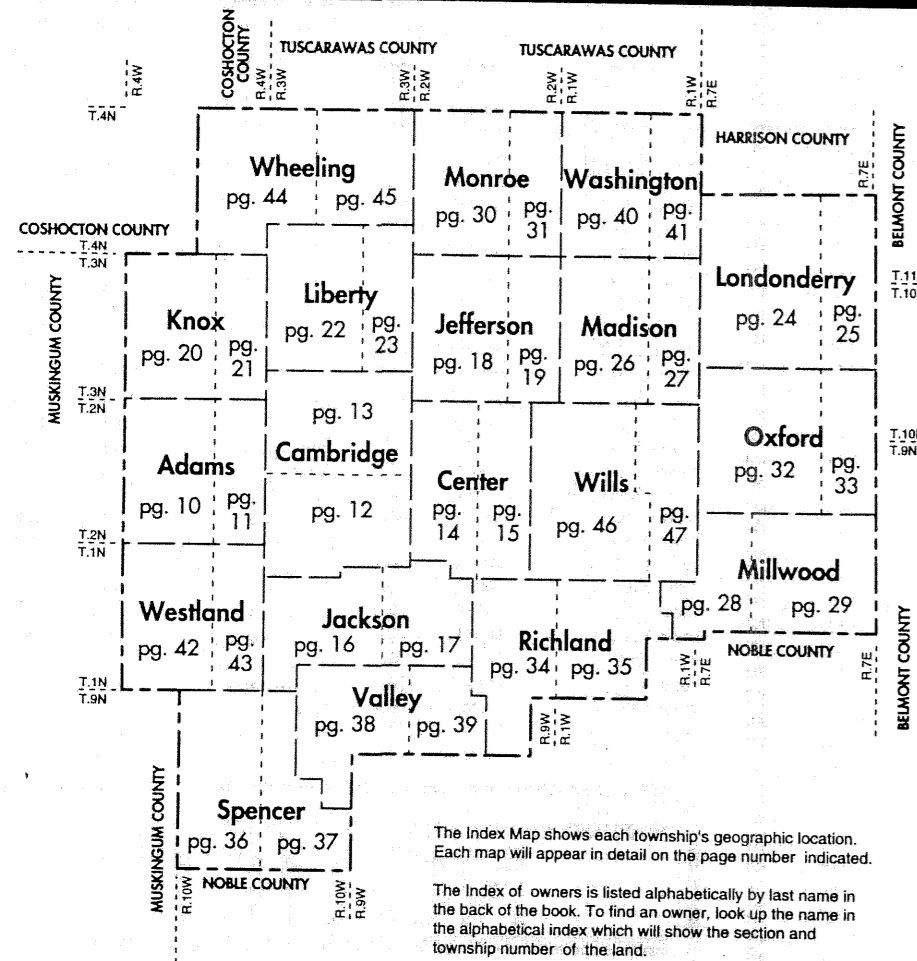

GUERNSEY COUNTY

Diagram of Townships TOWNSHIP MAPS

ADAMS	10, 11
CAMBRIDGE	12, 13
CENTER	14, 15
JACKSON	16, 17
JEFFERSON	18, 19
KNOX	20, 21
LIBERTY	22, 23
LONDONDERRY	24, 25
MADISON	26, 27
MILLWOOD	28, 29
MONROE	30, 31
OXFORD	32, 33
RICHLAND	34, 35
SPENCER	36, 37
VALLEY	38, 39
WASHINGTON	40, 41
WESTLAND	42, 43
WHEELING	44, 45
WILLS	46, 47