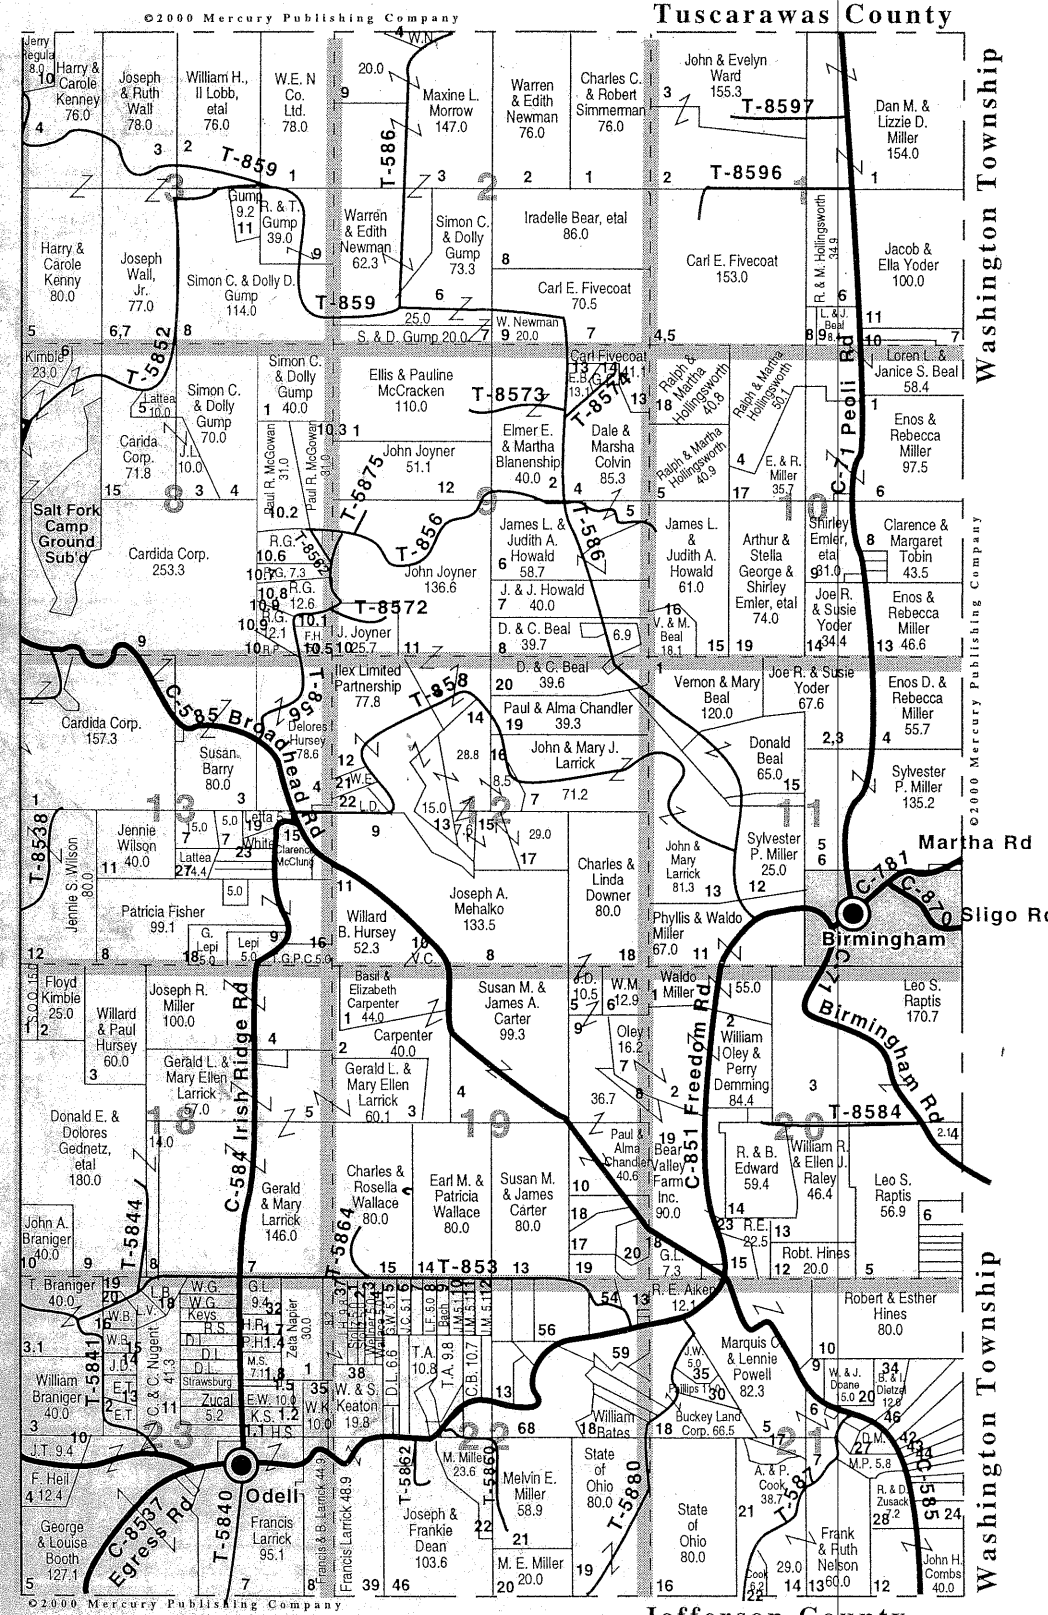

Heibelo FF LARRY Katherine A

Heibelo FT LARRY C Katherine A
14820 Timber Ln. Middleburg Heights 44130

Yellow Water Rd

MONROE TOWNSHIP

T-4/R-2

MONROE TOWNSHIP

GUERNSEY COUNTY