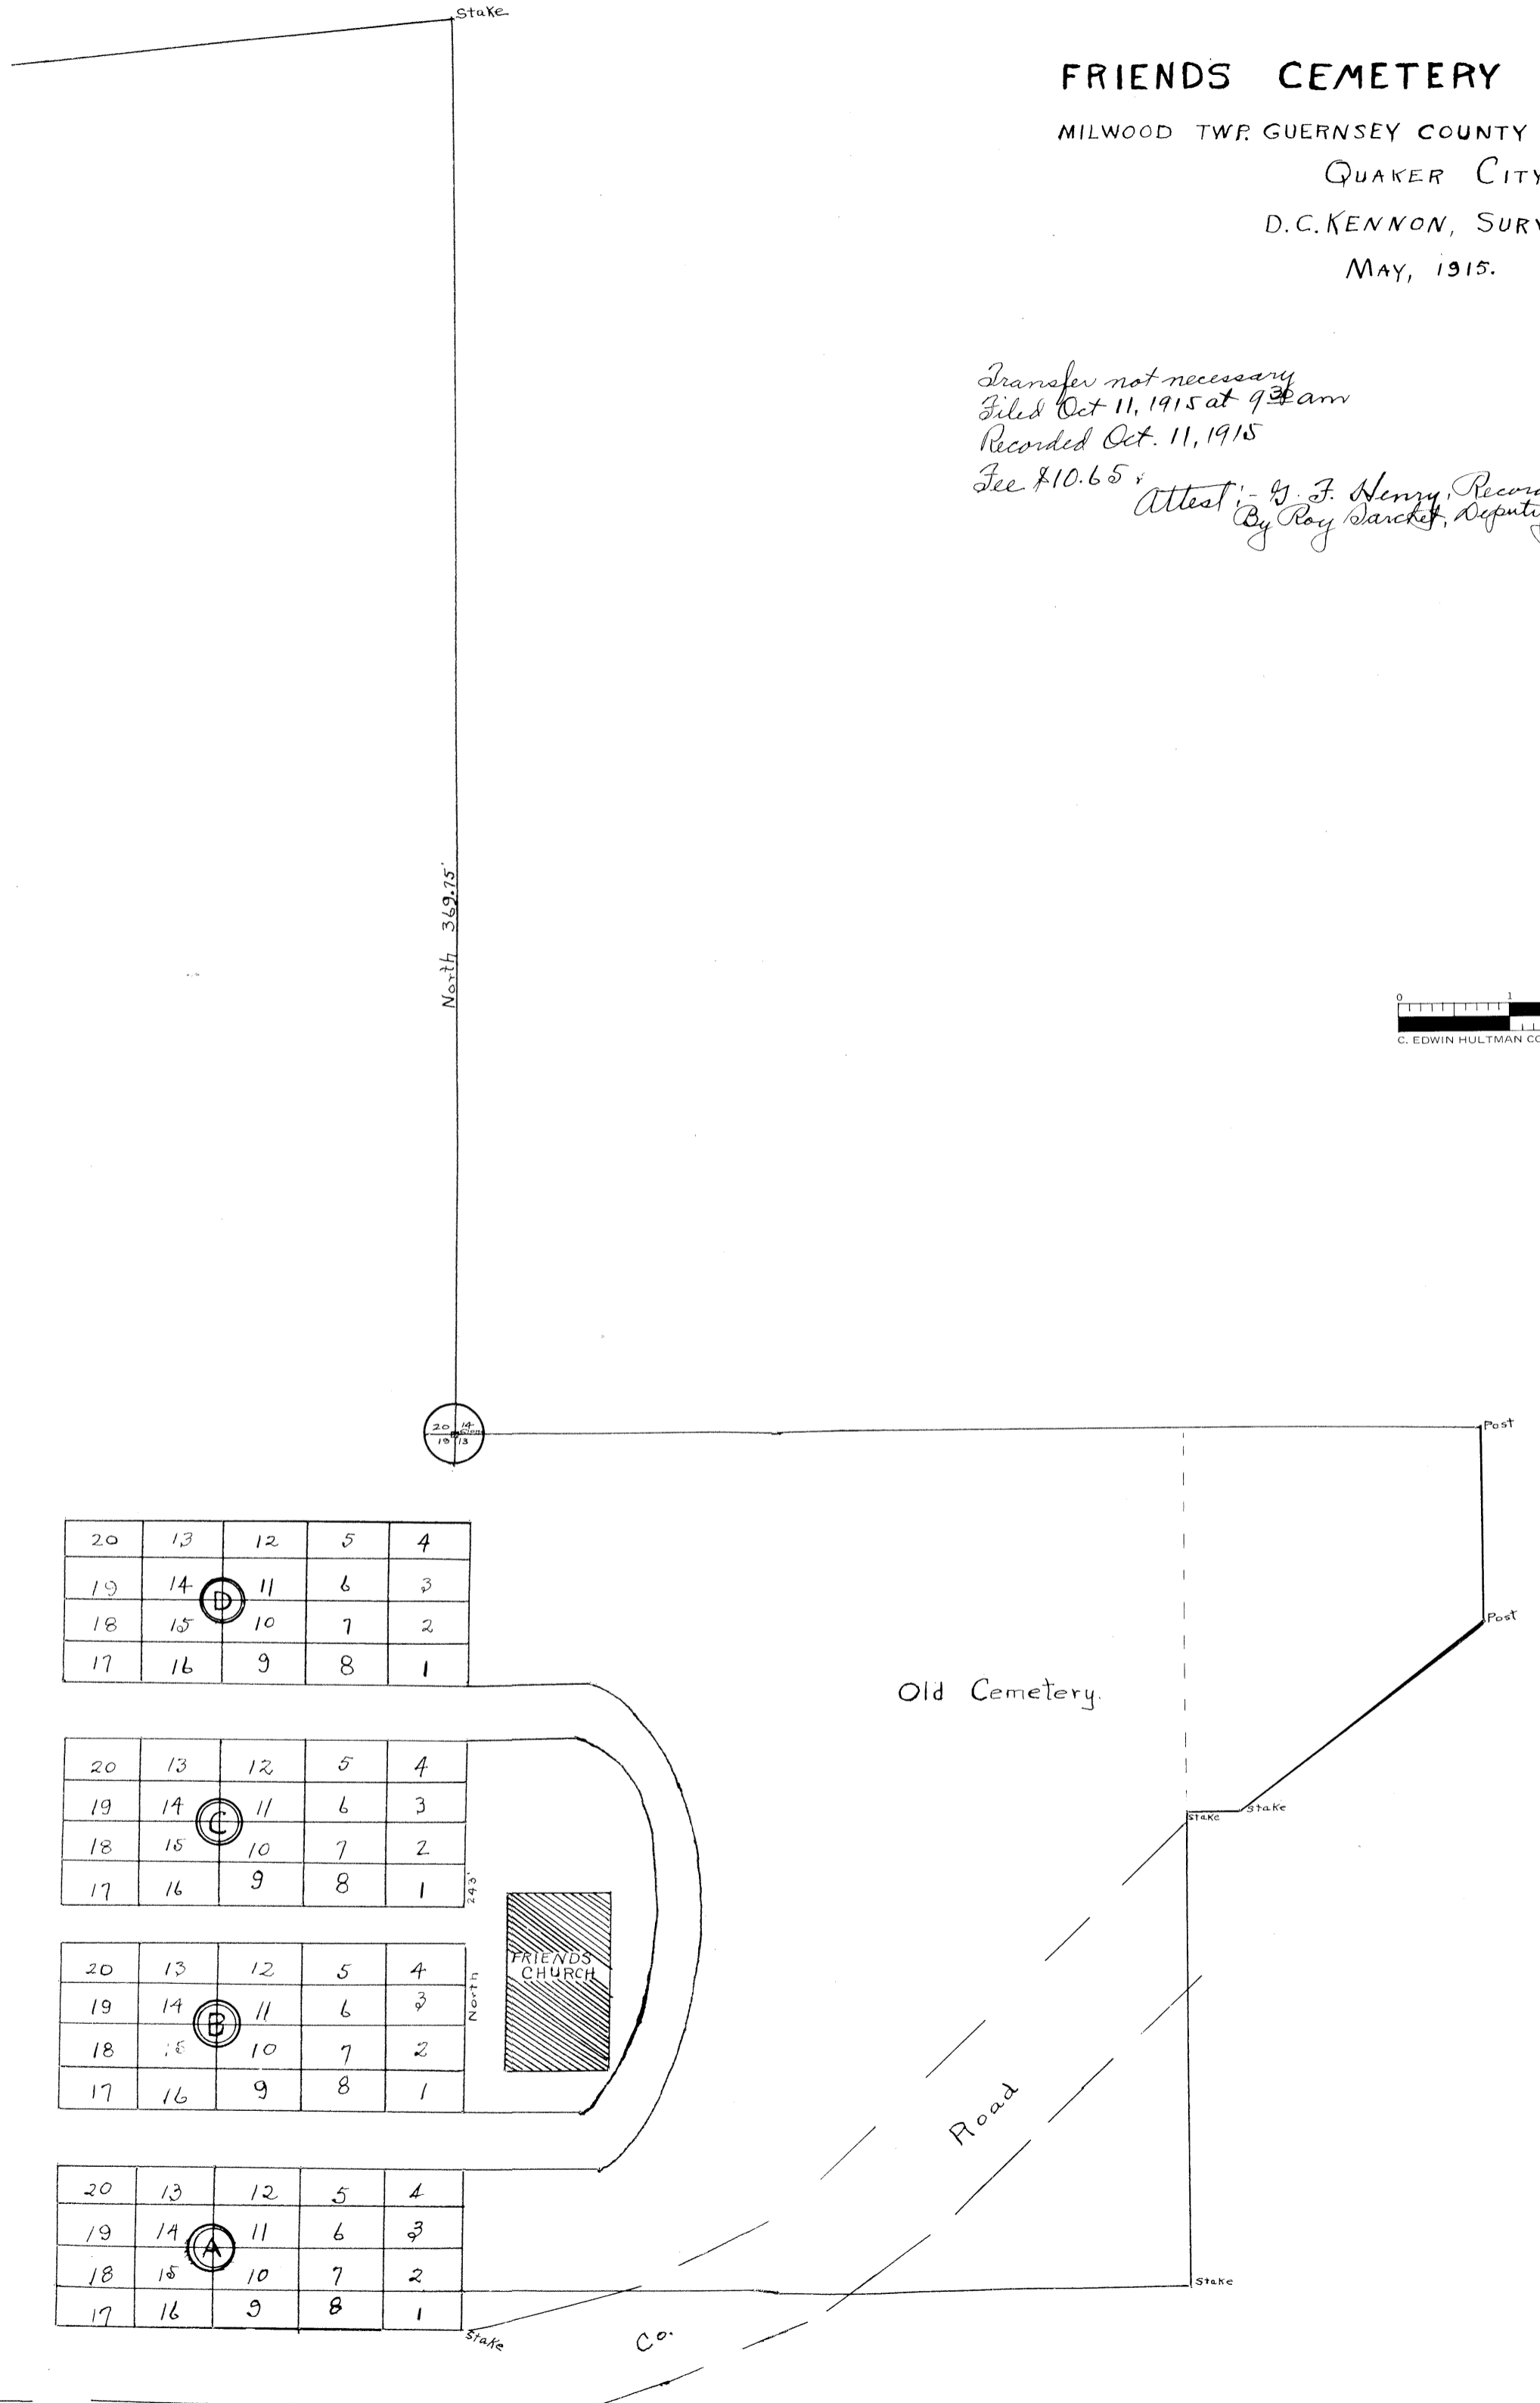

FRIENDS CEMETERY

MILWOOD TWP. GUERNSEY COUNTY

QUAKER CITY

D.C. KENNON, SURV

MAY, 1915.

*Transfer not necessary
Filed Oct 11, 1915 at 9:30 am
Recorded Oct. 11, 1915*

*Fee \$10.65
Attest: G. F. Henry, Recorder
By Roy Sargent, Deputy*

20	13	12	5	4
19	14	11	6	3
18	15	10	7	2
17	16	9	8	1

20	13	12	5	4
19	14	11	6	3
18	15	10	7	2
17	16	9	8	1

20	13	12	5	4
19	14	11	6	3
18	15	10	7	2
17	16	9	8	1

20	13	12	5	4
19	14	11	6	3
18	15	10	7	2
17	16	9	8	1

Post

Post

North 369.75'

20 14
10 13

24.3

North