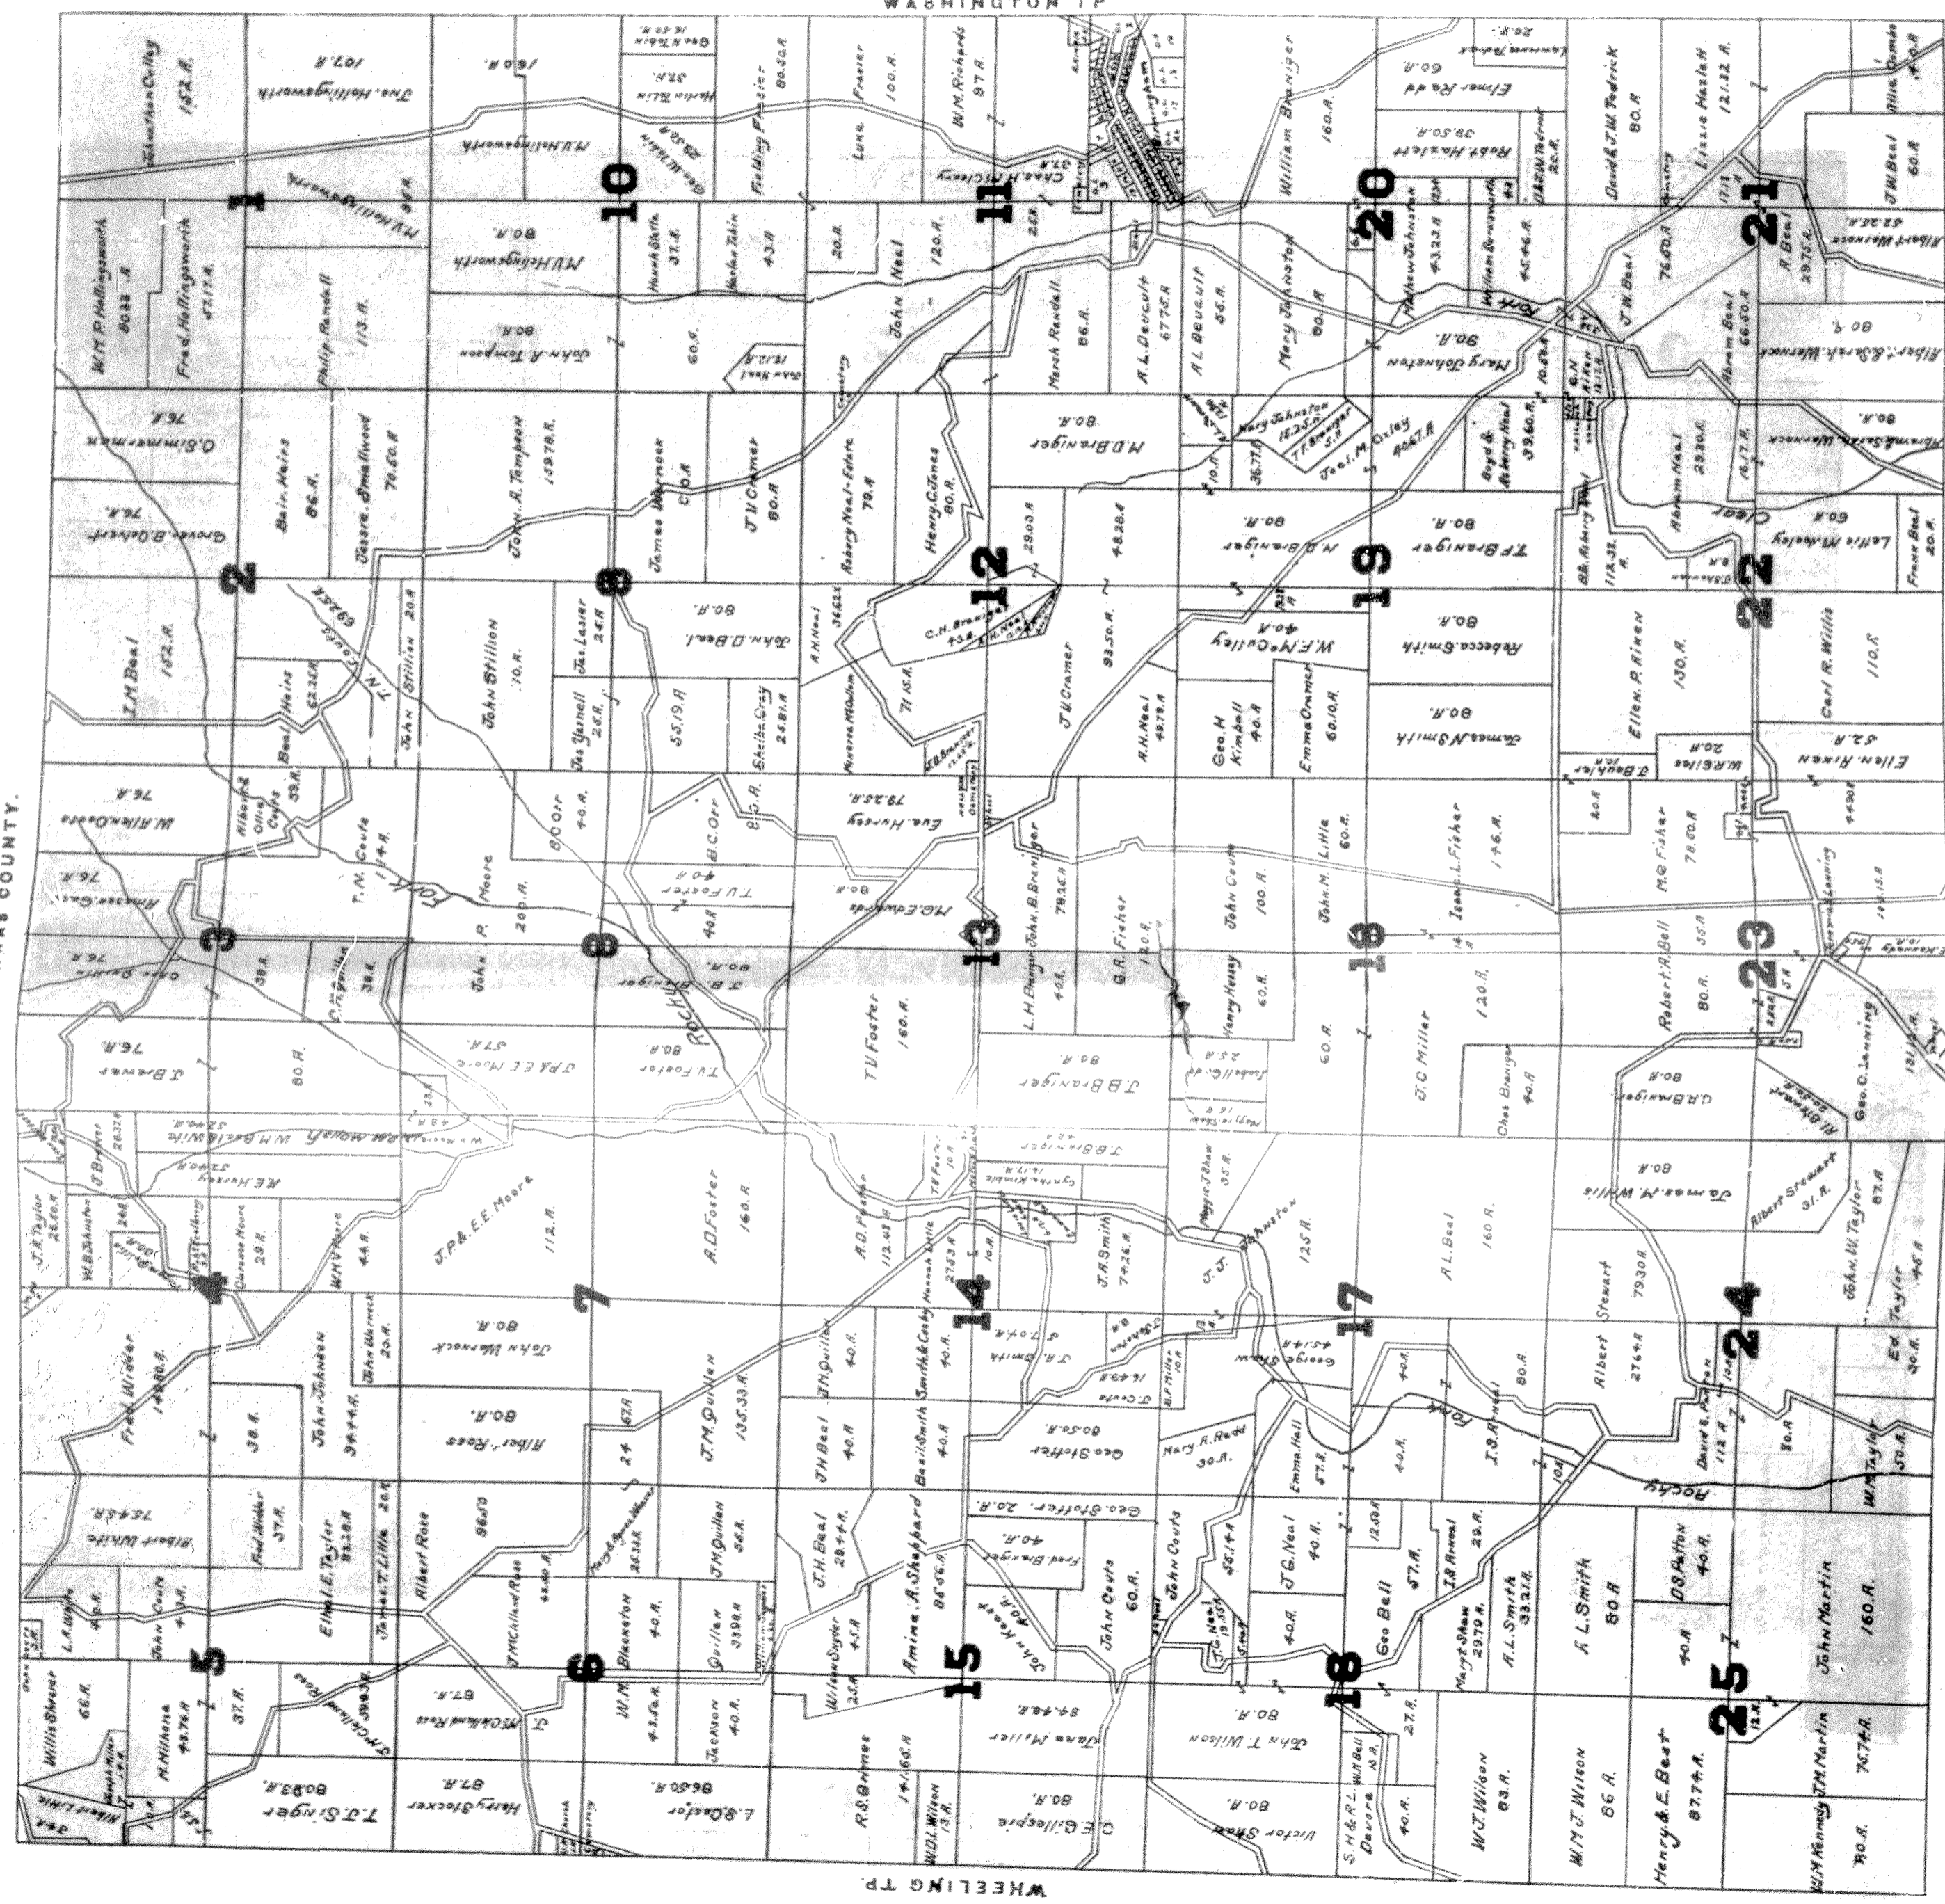

MONROE

RANGE No. 2.

TOWNSHIP No. 4.

TUSCARAWAS COUNTY.

WHEELING TP

WASHINGTON TP

JEFFERSON TP