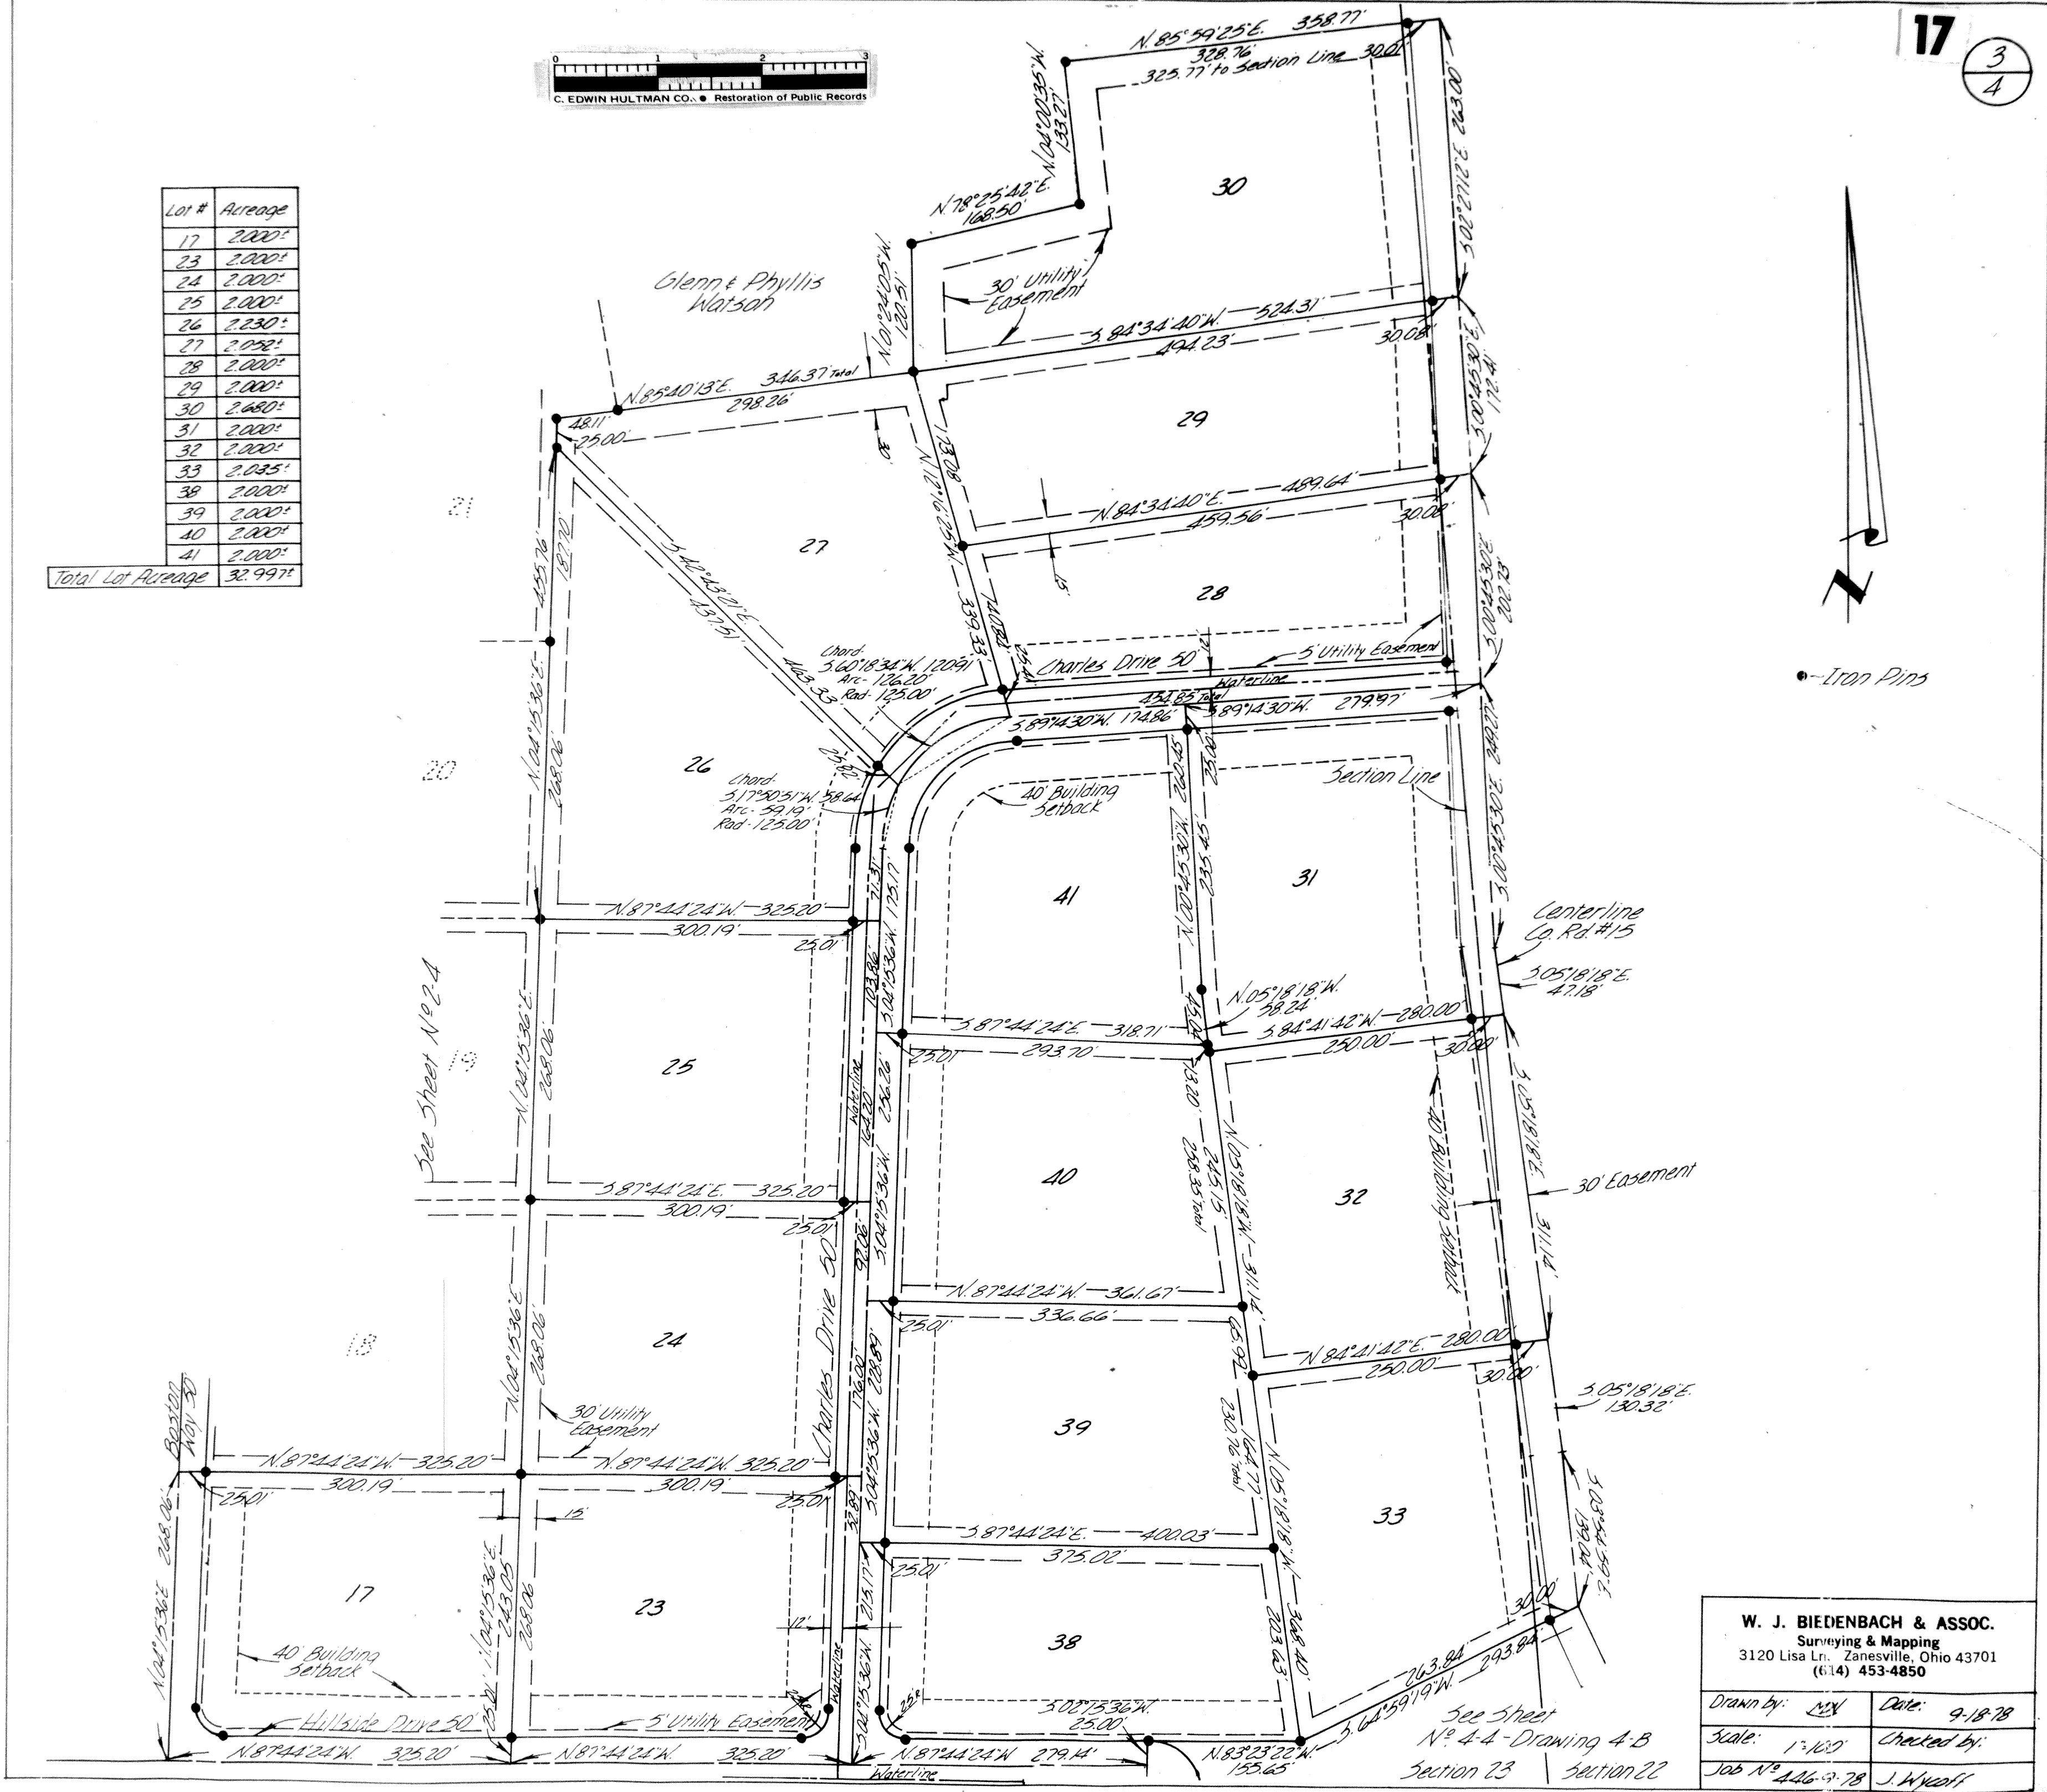

Lot #	Area
17	2,000'
23	2,000'
24	2,000'
25	2,000'
26	2,230'
27	2,050'
28	2,000'
29	2,000'
30	2,680'
31	2,000'
32	2,000'
33	2,035'
38	2,000'
39	2,000'
40	2,000'
41	2,000'
Total Lot Area	32,997'

W. J. BIEDENBACH & ASSOC.
 Surveying & Mapping
 3120 Lisa Ln. Zanesville, Ohio 43701
 (614) 453-4850

Drawn by: <i>WJA</i>	Date: 9-18-78
Scale: 1"=100'	Checked by:
Job No. 446-9-78	J. W. Keefe