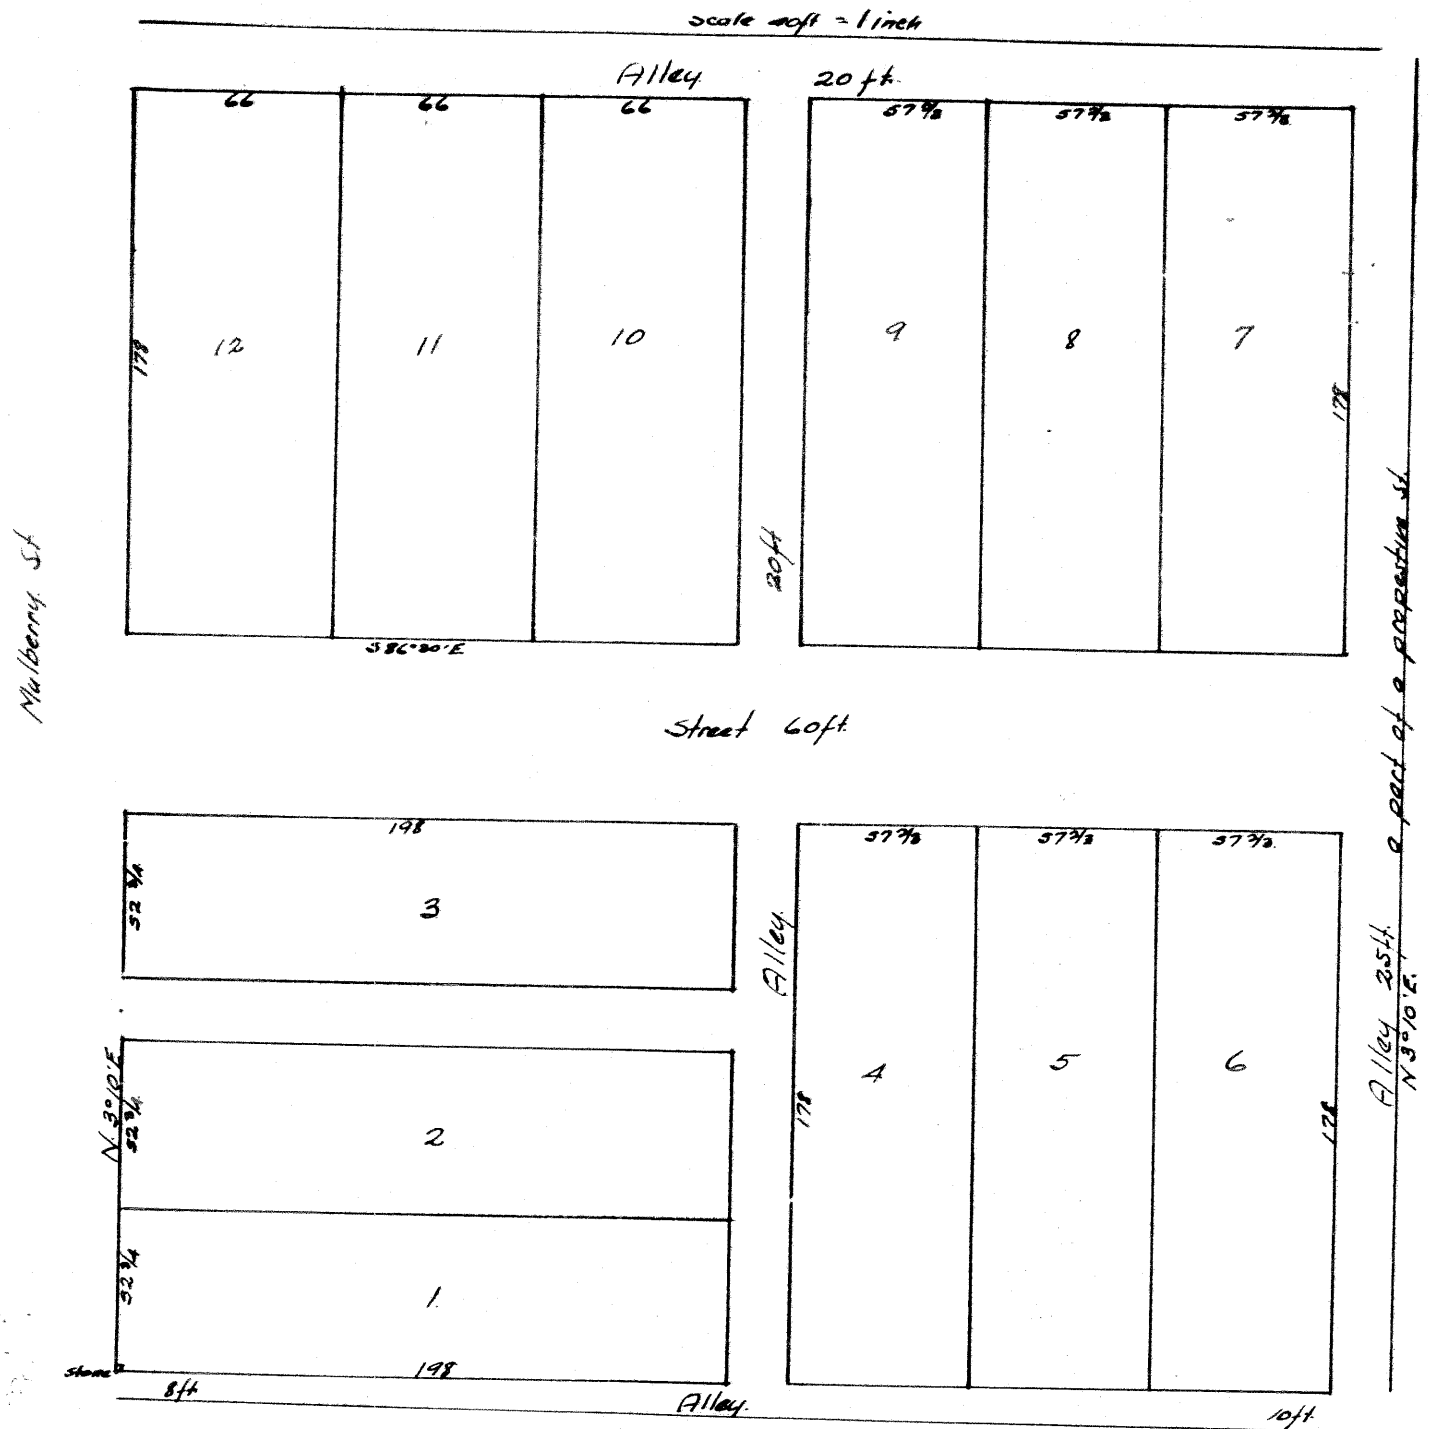

MEREDITHS ADDITION TO CAMBRIDGE

The above is hereby certified to be correct Plat of Merediths addition to Cambridge in Cambridge Twp Que Co Ohio as laid out by the proprietor Jacob F. Meredith. Said addition consists of Out lot No 7. of said town of Cambridge lying North of said town and is in the 3rd qua. Twp 2 & R. 3. A stone approved by the surveyor is set at the SW cor of lot No. 1. of said Add. marked the beginning of lots of said add surveyed Nov. 2nd 1881 by Robt McKahan Sur. (Attest) Chas S Russell, Thos. M. McFarland, J.F. Meredith prop.