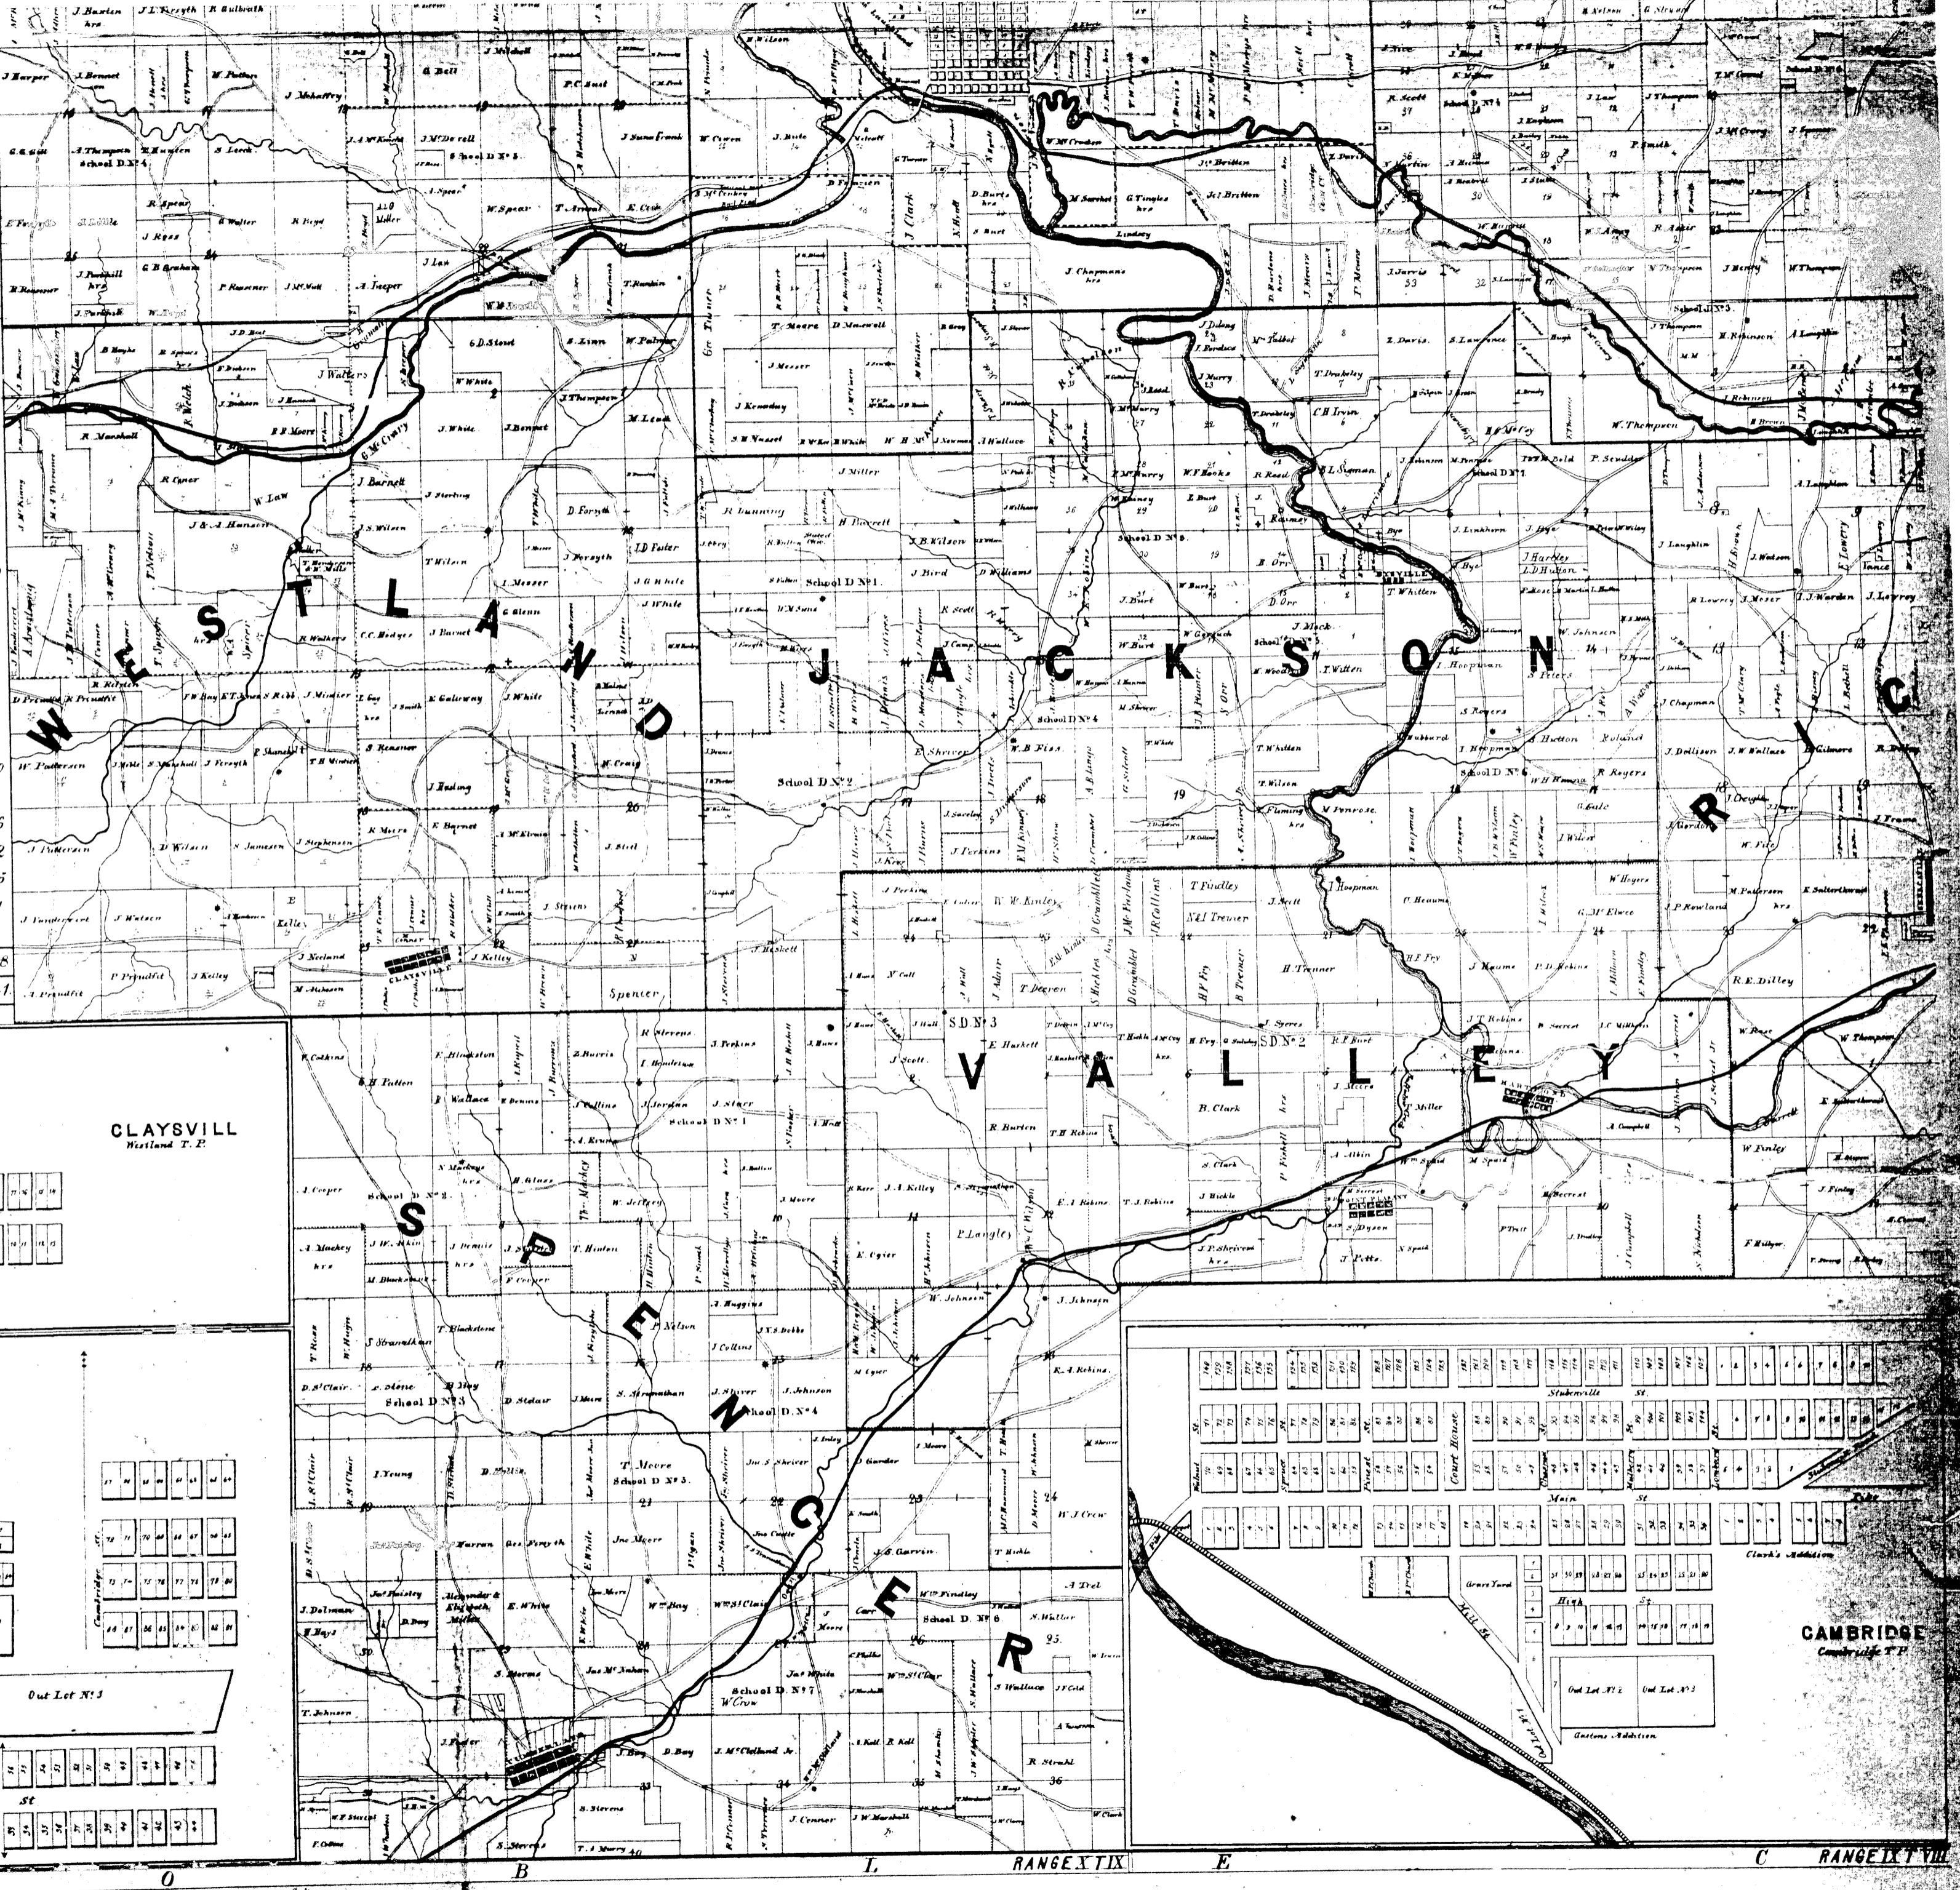

Washington	15,235	11,971	27,206	48	221,082
Westland	13,978	13,550	27,528	16,330	402,200
Wheeling	10,798	6,971	17,769	8,42	159,753
Wills	22,891	11,39	34,280	13,78	311,460
<b>Towns</b>	<b>32,868</b>	<b>16,139</b>	<b>49,004</b>	<b>28,448</b>	<b>1,134,533</b>

Names of Towns	In what Township	Population	Area
Byesville	Jackson	1,940	8,237
Senecaville	Richland	3,123	40,079
Greenwood	"	885	1,071
New Glasgow	"	1,562	1,890
Cambridge	Spencer	32,640	3,424
Clayville	Westland	11,94	13,384
Print Pleasant	Valley	4,276	3,174
Hartford	"	6,967	8,430
Washington	Wills	6,143	74,336
Elizabethtown	"	3,166	3,831
Easton	"	1,336	1,617
Cambridge	Cambridge	11,971	144,870
Marion	Knox	616	745
Liberty	Liberty	5,584	6,712
New Salem	"	1,666	2,016
New Birmingham	Monroe	8,224	9,951
Bridgville	Wheeling	1,918	2,921
Londonderry	Londonderry	6,313	7,639
Millwood	Millwood	14,620	17,690
Salesville	"	3,300	3,993
Antrim	Madison	14,344	17,936
Winchester	"	15,613	18,892
Fairview	Oxford	31,450	38,153
Middletown	"	23,563	16,411
Millwood	"	995	1,204
<b>Total of Towns</b>		<b>396,288</b>	<b>479,508</b>
<b>Total of Towns &amp; County</b>		<b>3,813,092</b>	<b>4,613,841</b>

530  
HARRIS